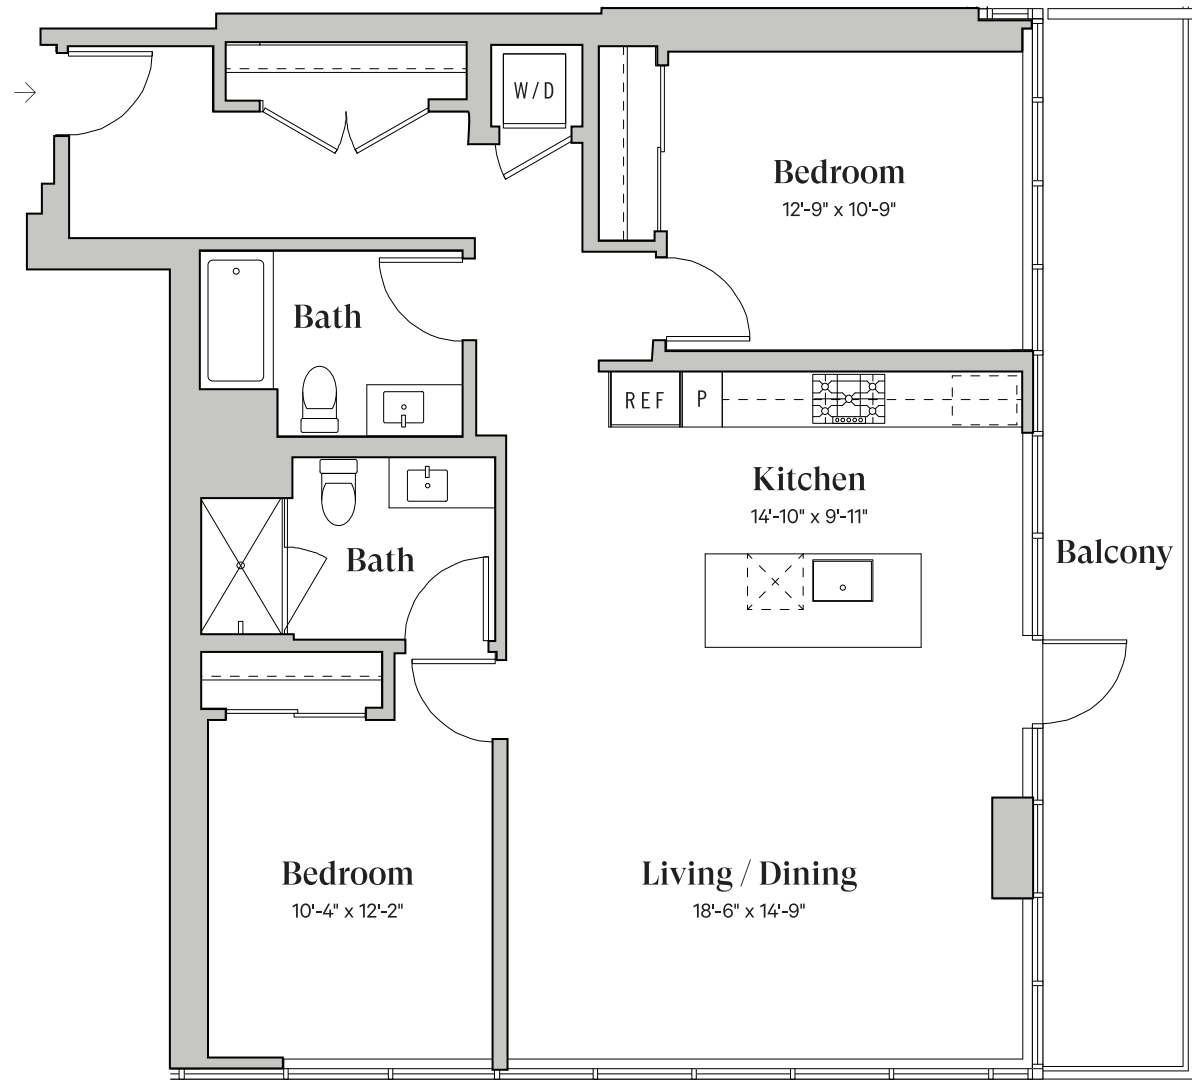

Diega.

PENTHOUSE RESIDENCE

4110

South Tower

2 Bedroom

2 Bathroom

~1,199 Sq.Ft.

DiegaByBosa.com