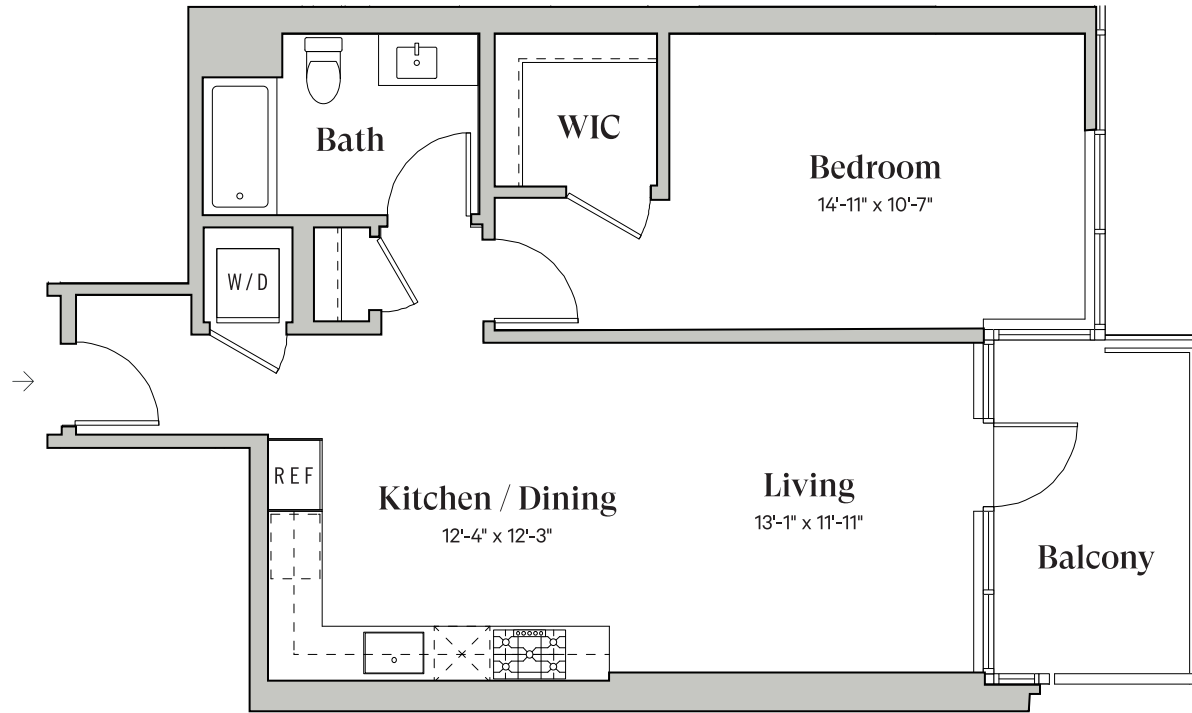

Diega.

PENTHOUSE RESIDENCE

4109

South Tower

1 Bedroom

1 Bathroom

~754 Sq.Ft.

DiegaByBosa.com