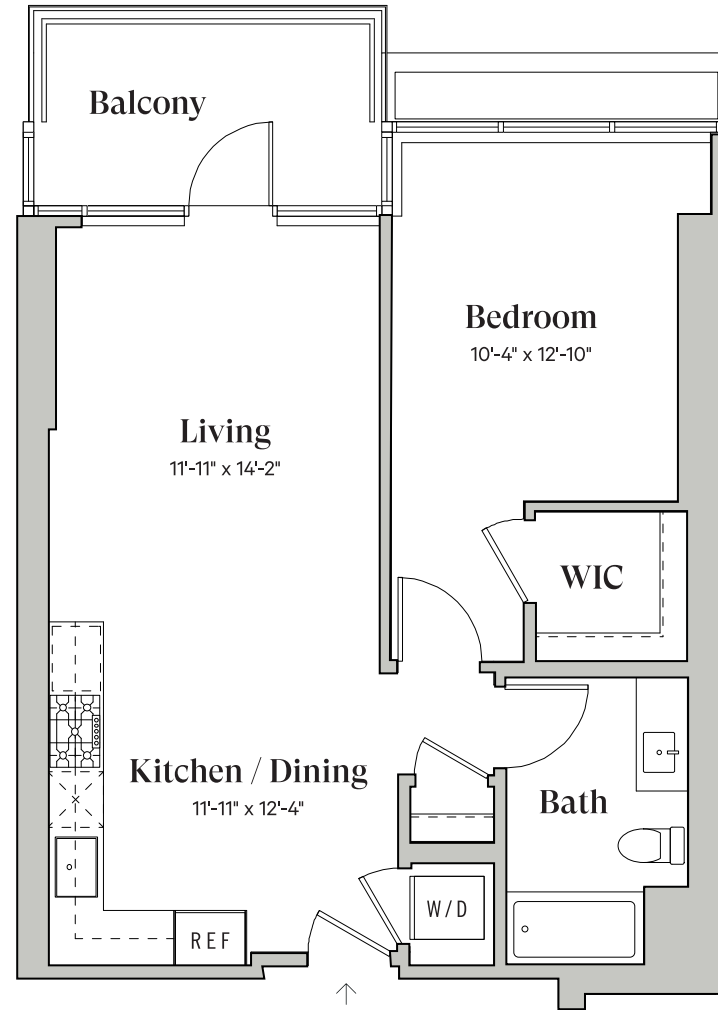

Diega.

PENTHOUSE RESIDENCE

4107

South Tower

1 Bedroom

1 Bathroom

~703 Sq.Ft.

DiegaByBosa.com