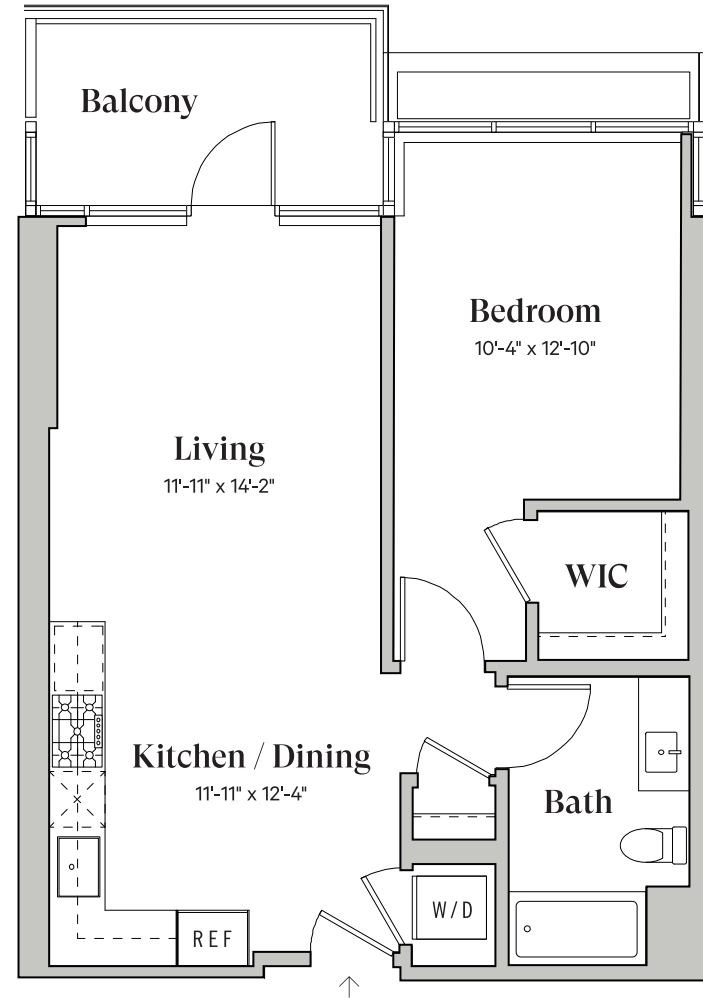

Diega.

PENTHOUSE RESIDENCE

4106

South Tower

1 Bedroom

1 Bathroom

~699 Sq.Ft.

DiegaByBosa.com