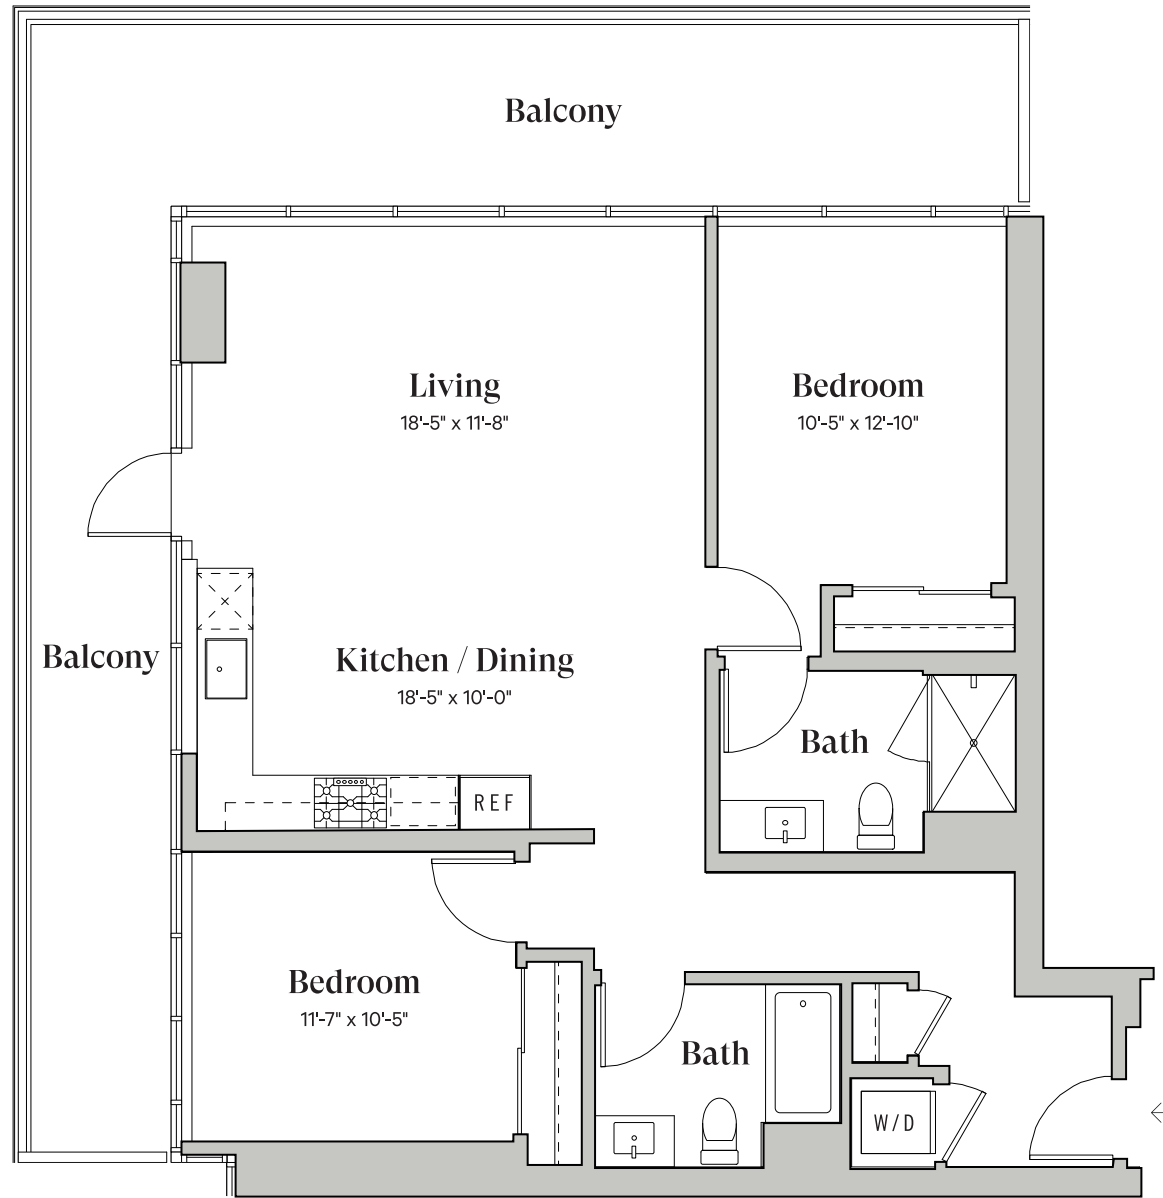

Diega.

PENTHOUSE RESIDENCE

4104

South Tower

2 Bedroom

2 Bathroom

~1,104 Sq.Ft.

DiegaByBosa.com