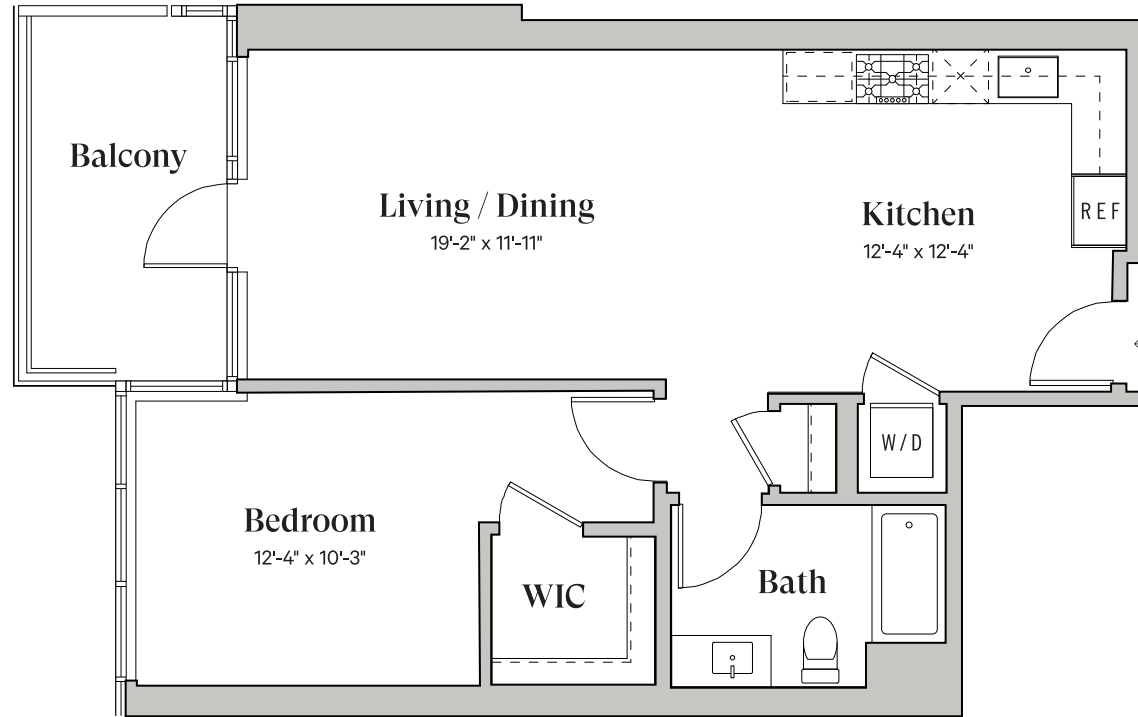

# 4103

South Tower

1 Bedroom

1 Bathroom

~760 Sq.Ft.

DiegaByBosa.com

This is not an offer to sell but intended for information only. The owner and management company reserve the right to make modification in materials, specifications, plans, pricing, designs, scheduling and delivery without prior notice. Renderings, photography, illustrations and other information described herein are representative only and are not intended to reflect any specific feature or view when built. No representation and warranties are made with regard to the accuracy, completeness or suitability of the information published herein.