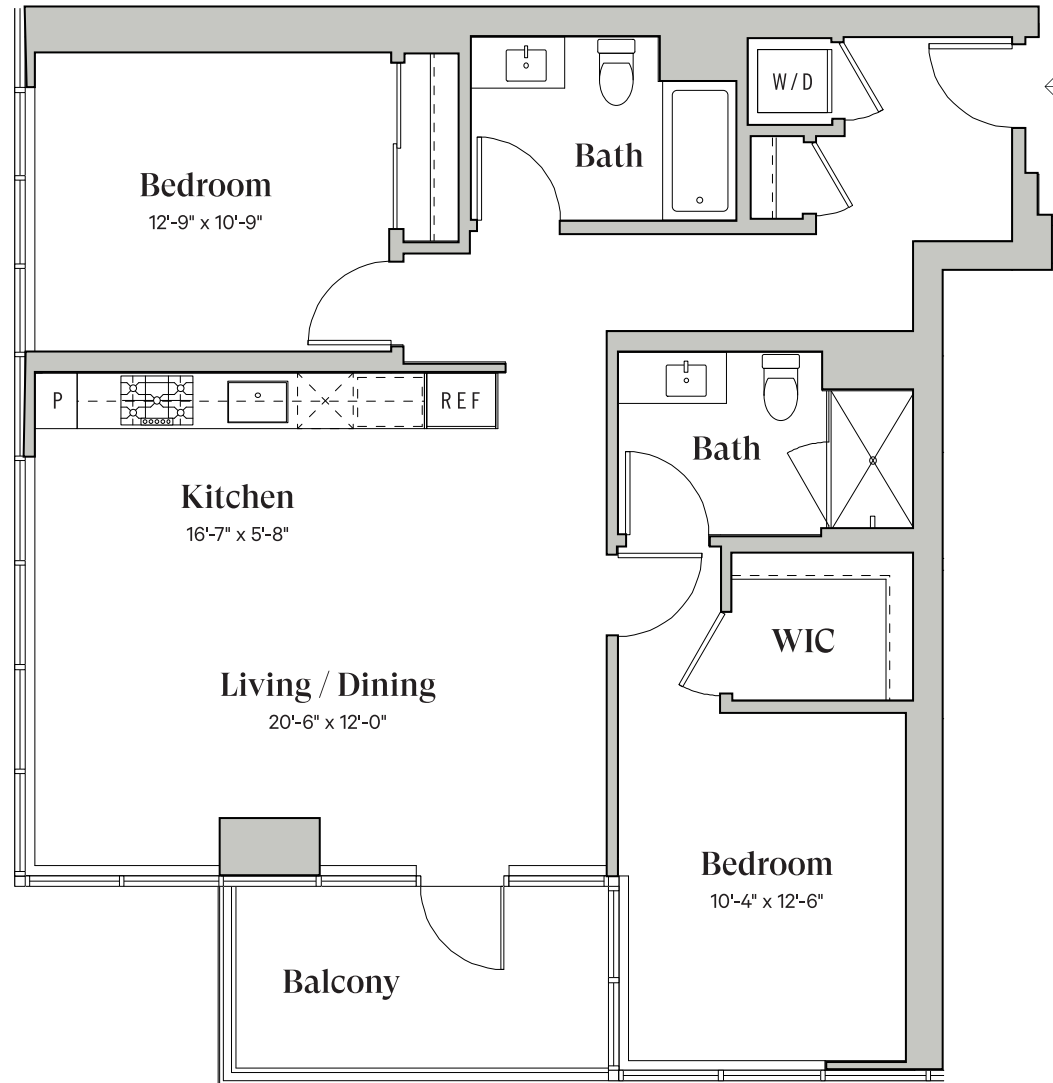

Diega.

PENTHOUSE RESIDENCE

4102

South Tower

2 Bedroom

2 Bathroom

~1,127 Sq.Ft.

DiegaByBosa.com