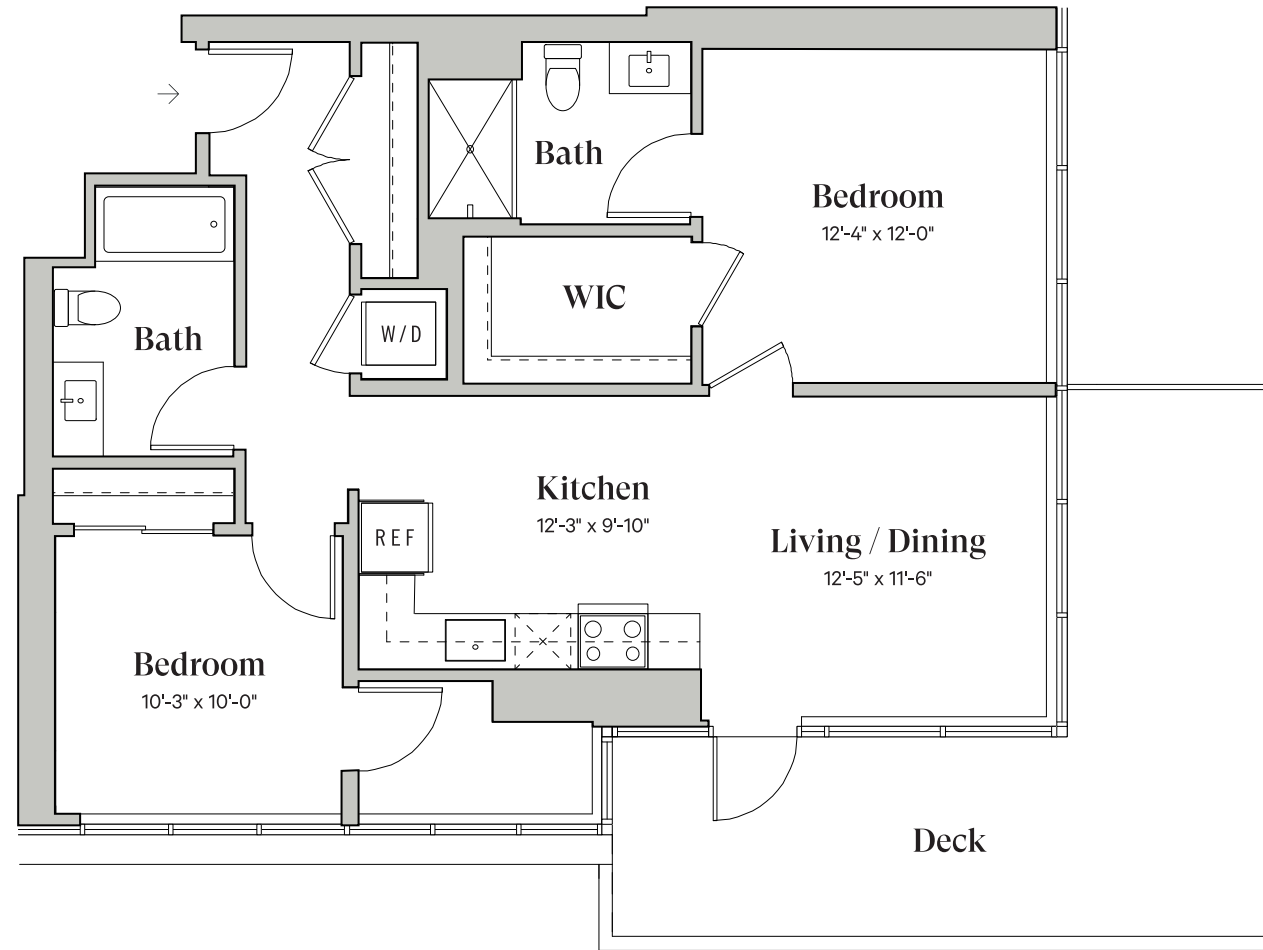

Diega.

PLAN TYPE

D9b

North Tower

2 Bedroom

2 Bathroom

~986 Sq.Ft.

DiegaByBosa.com

Floor plans may vary by location.

This is not an offer to sell but intended for information only. The owner and management company reserve the right to make modification in materials, specifications, plans, pricing, designs, scheduling and delivery without prior notice. Renderings, photography, illustrations and other information described herein are representative only and are not intended to reflect any specific feature or view when built. No representation and warranties are made with regard to the accuracy, completeness or suitability of the information published herein.