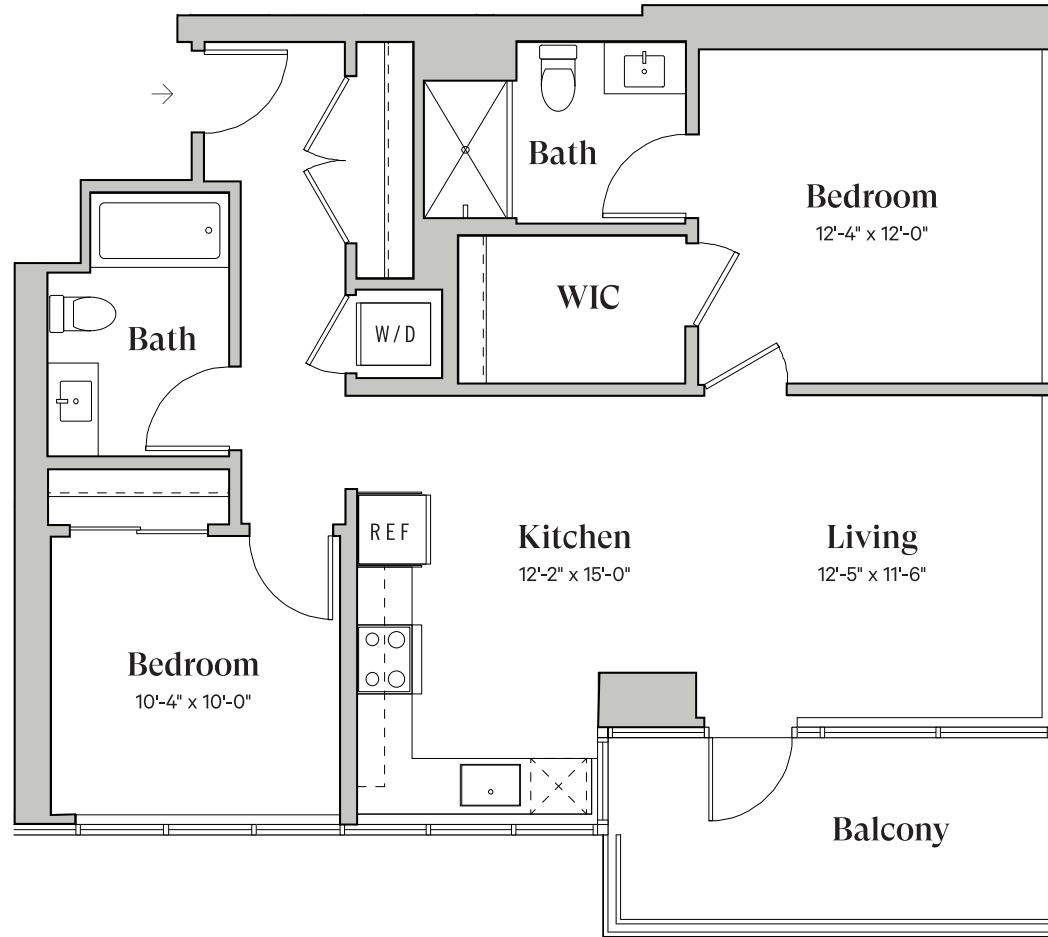

Diega.

PLAN TYPE

D9a

North Tower

2 Bedroom

2 Bathroom

~983 Sq.Ft.

DiegaByBosa.com

Floor plans and balcony sizes may vary by location.

This is not an offer to sell but intended for information only. The owner and management company reserve the right to make modification in materials, specifications, plans, pricing, designs, scheduling and delivery without prior notice. Renderings, photography, illustrations and other information described herein are representative only and are not intended to reflect any specific feature or view when built. No representation and warranties are made with regard to the accuracy, completeness or suitability of the information published herein.