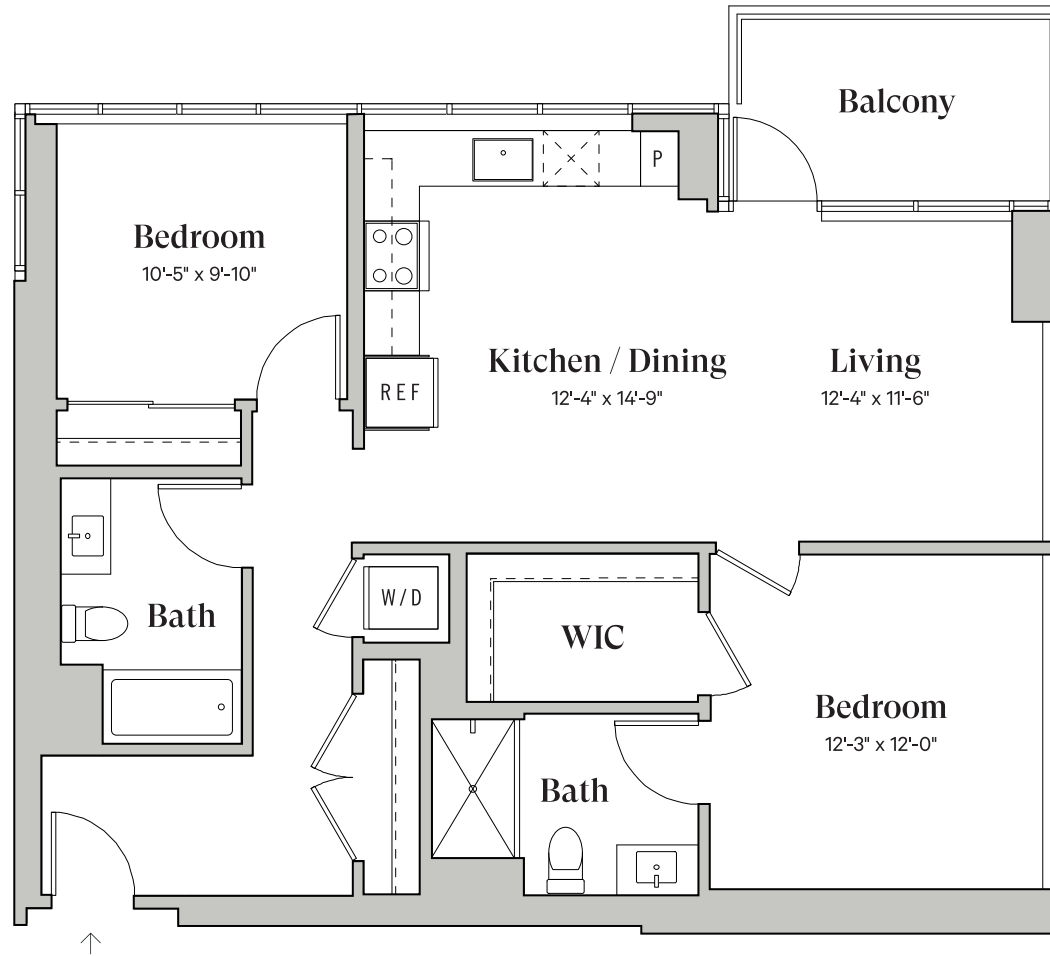

Diega.

PLAN TYPE

D9

North Tower

2 Bedroom

2 Bathroom

~1,040-1,079 Sq.Ft.

DiegaByBosa.com

Floor plans and balcony sizes may vary by location. Deck on level 7 only.

This is not an offer to sell but intended for information only. The owner and management company reserve the right to make modification in materials, specifications, plans, pricing, designs, scheduling and delivery without prior notice. Renderings, photography, illustrations and other information described herein are representative only and are not intended to reflect any specific feature or view when built. No representation and warranties are made with regard to the accuracy, completeness or suitability of the information published herein.