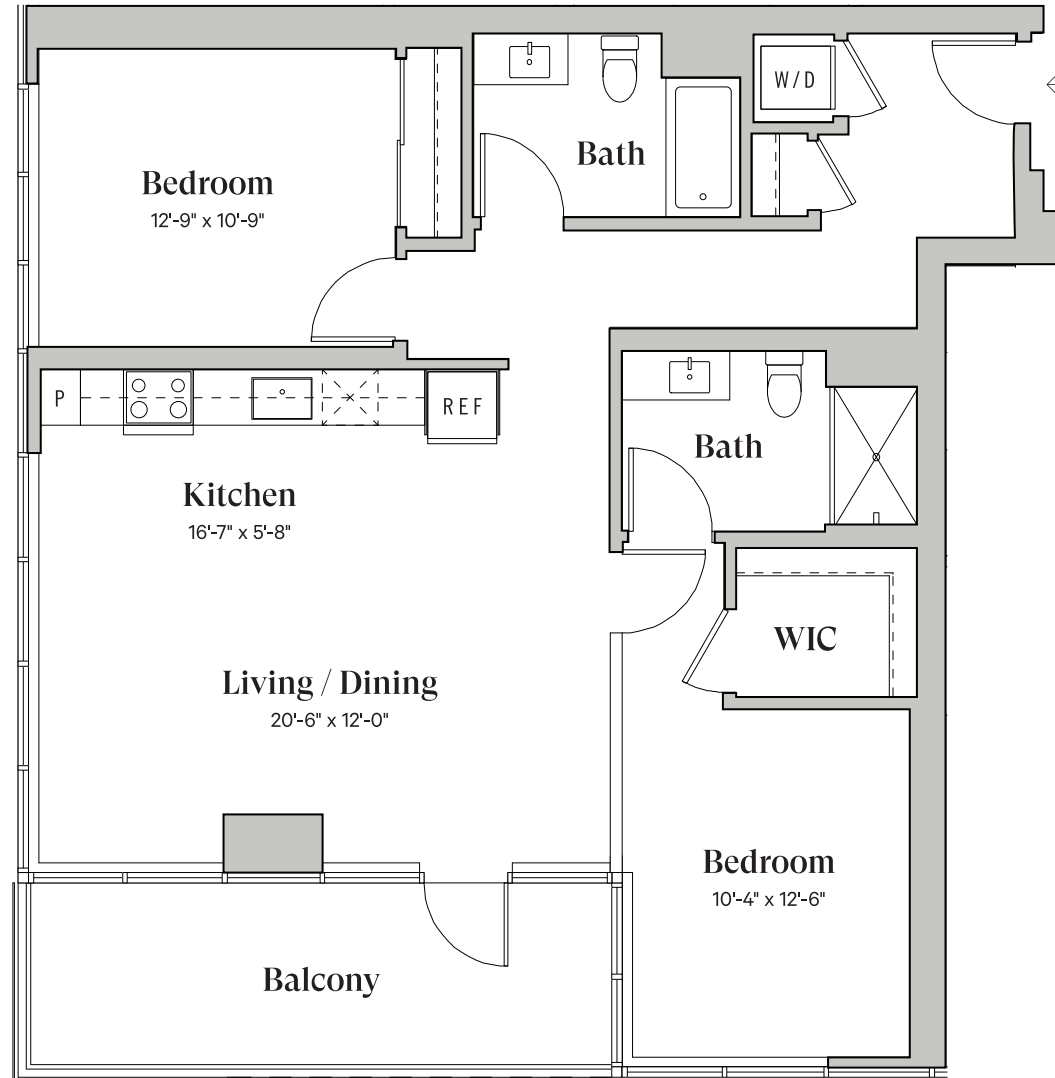

# D8

South Tower

2 Bedroom

2 Bathroom

~1,127 Sq.Ft.

DiegaByBosa.com

Floor plans and balcony sizes may vary by location. Deck on level 32 only.

This is not an offer to sell but intended for information only. The owner and management company reserve the right to make modification in materials, specifications, plans, pricing, designs, scheduling and delivery without prior notice. Renderings, photography, illustrations and other information described herein are representative only and are not intended to reflect any specific feature or view when built. No representation and warranties are made with regard to the accuracy, completeness or suitability of the information published herein.