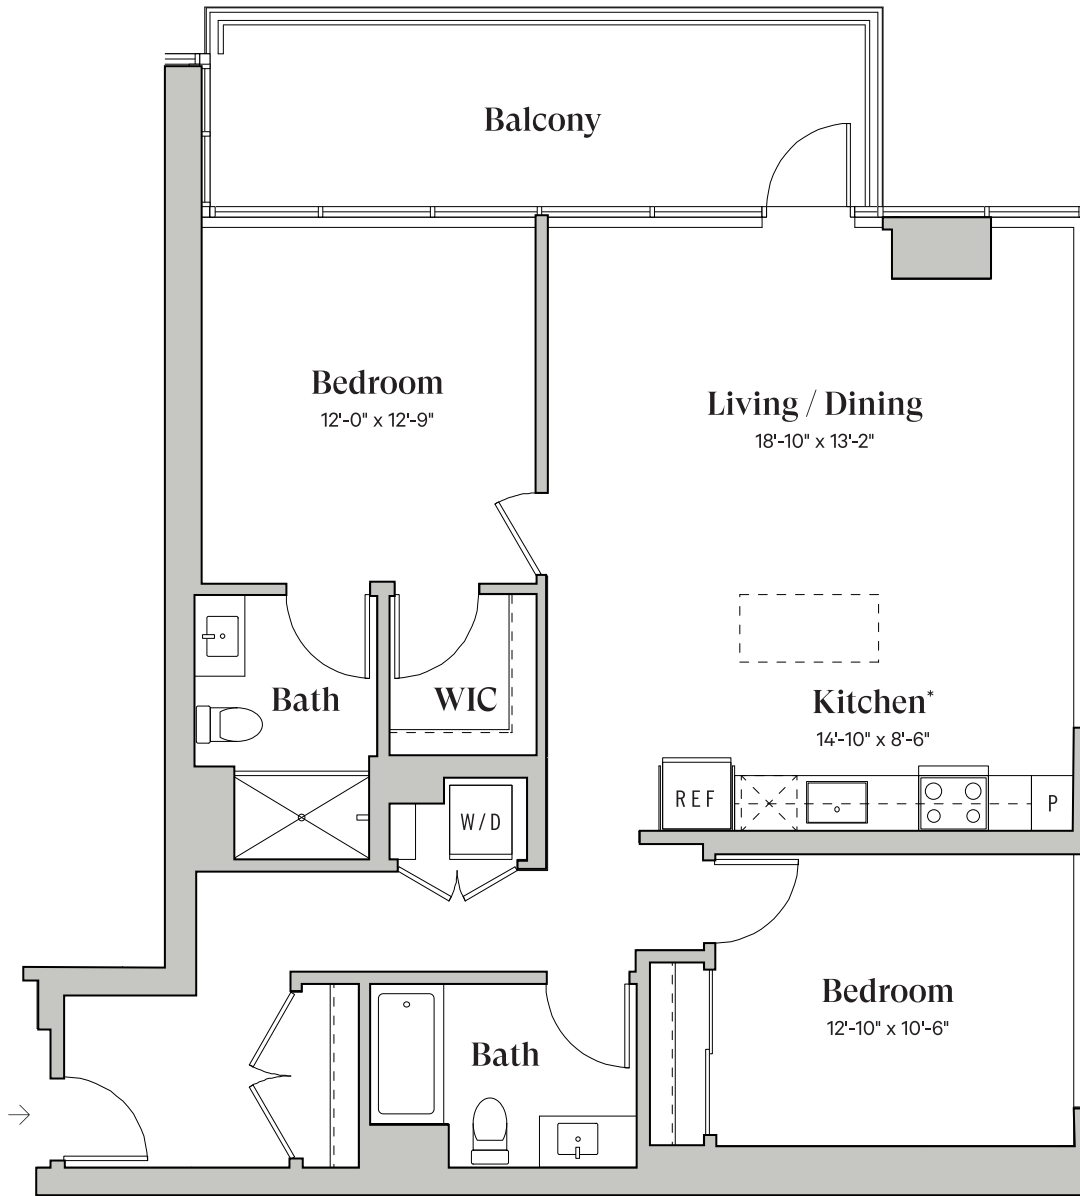

Diega.

PLAN TYPE

D7

South Tower

2 Bedroom

2 Bathroom

~1,182 Sq.Ft.

DiegaByBosa.com

Floor plans and balcony sizes may vary by location.

*Moveable island in select residences.

This is not an offer to sell but intended for information only. The owner and management company reserve the right to make modification in materials, specifications, plans, pricing, designs, scheduling and delivery without prior notice. Renderings, photography, illustrations and other information described herein are representative only and are not intended to reflect any specific feature or view when built. No representation and warranties are made with regard to the accuracy, completeness or suitability of the information published herein.