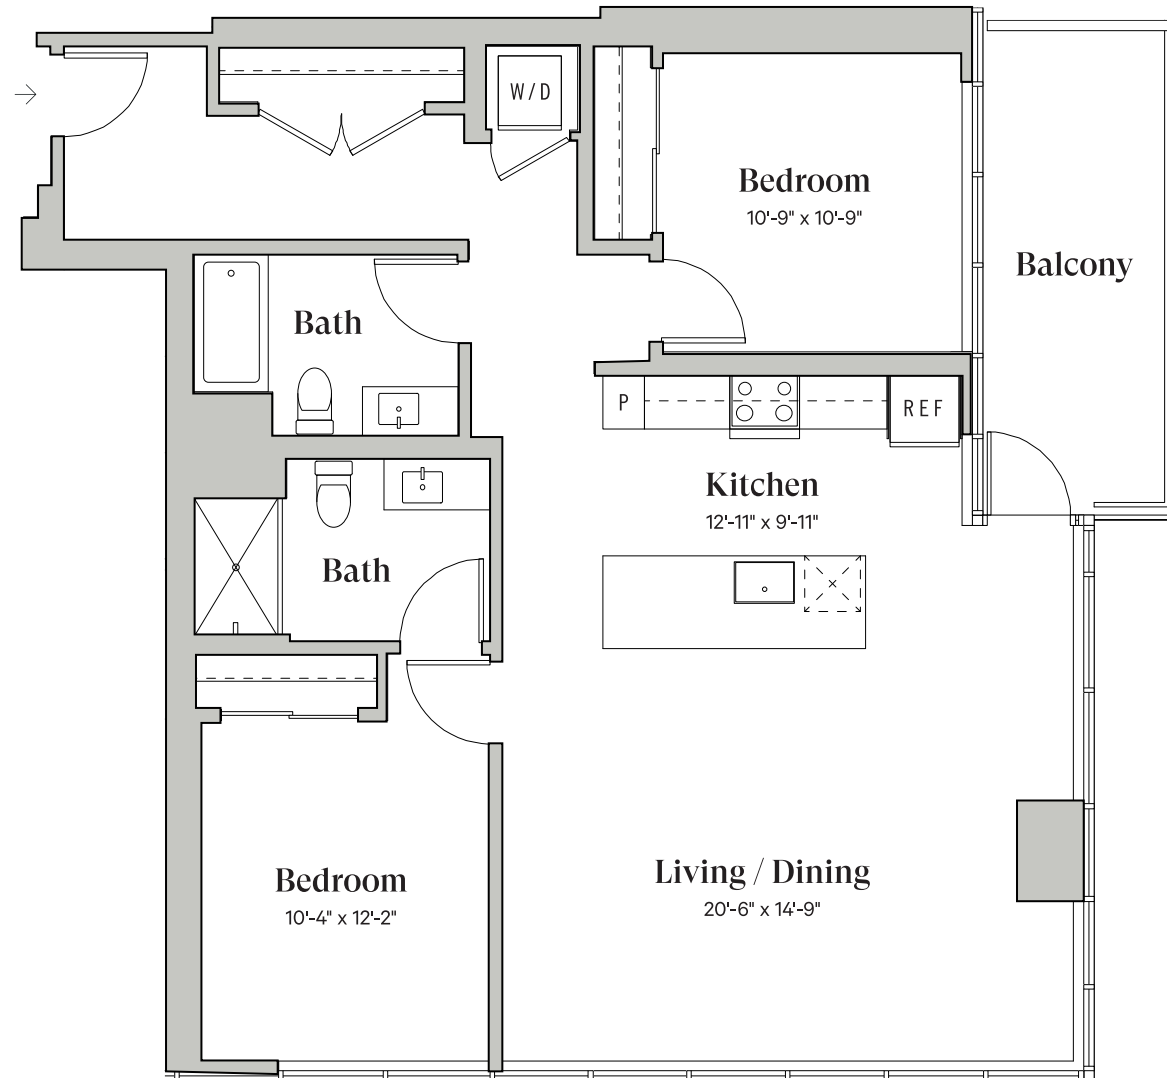

## D6a

South Tower

2 Bedroom

2 Bathroom

~1,205 Sq.Ft.

DiegaByBosa.com

Floor plans and balcony sizes may vary by location.

This is not an offer to sell but intended for information only. The owner and management company reserve the right to make modification in materials, specifications, plans, pricing, designs, scheduling and delivery without prior notice. Renderings, photography, illustrations and other information described herein are representative only and are not intended to reflect any specific feature or view when built. No representation and warranties are made with regard to the accuracy, completeness or suitability of the information published herein.