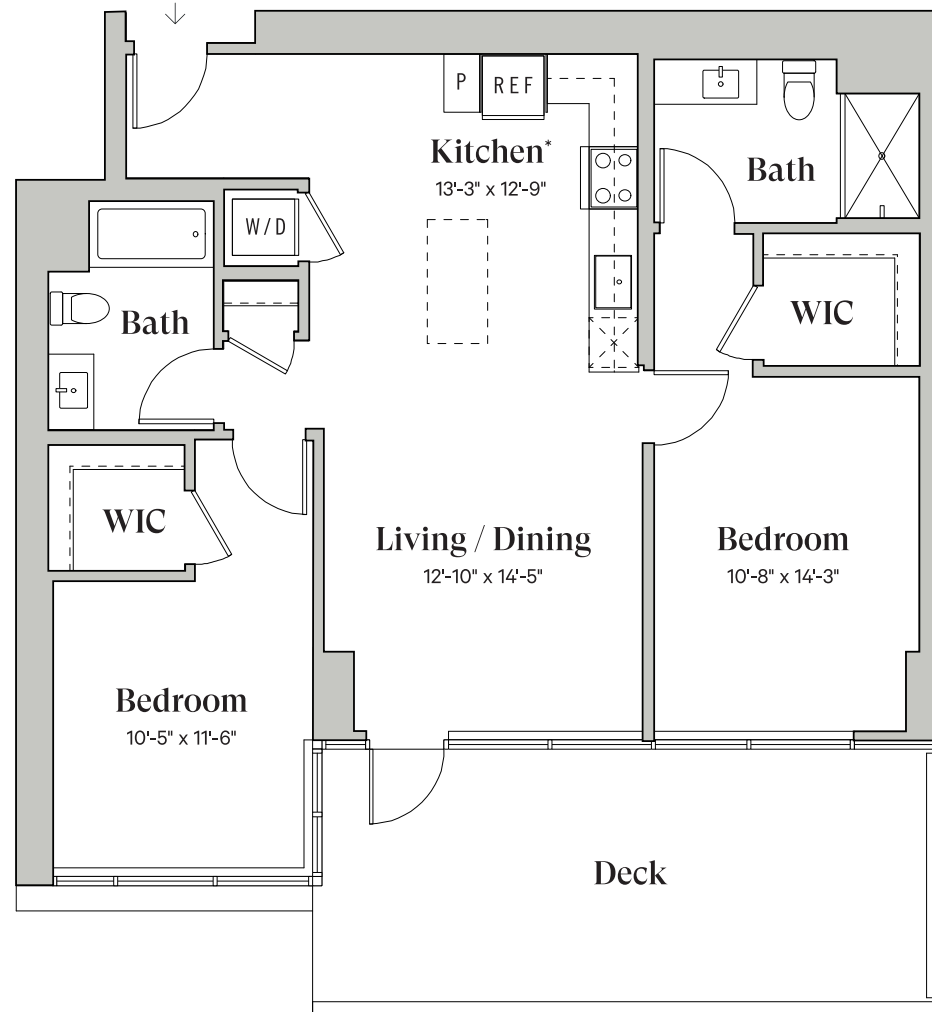

## D5b

North Tower

2 Bedroom

2 Bathroom

~1,077 Sq.Ft.

DiegaByBosa.com

Floor plans may vary by location.

\*Moveable island in select residences.