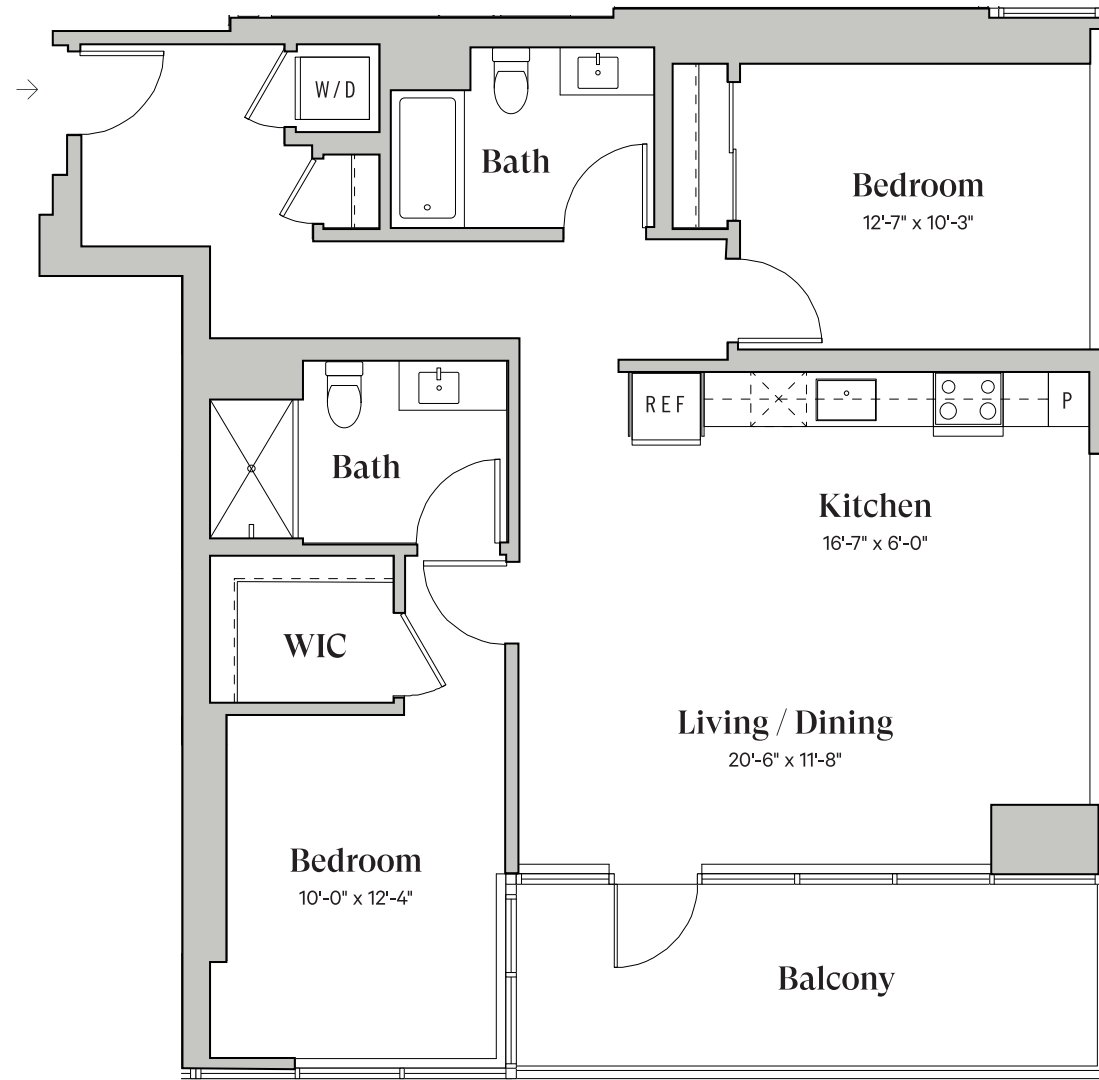

Diega.

PLAN TYPE

D4

South Tower

2 Bedroom

2 Bathroom

~1,131 Sq.Ft.

DiegaByBosa.com

Floor plans and balcony sizes may vary by location.

This is not an offer to sell but intended for information only. The owner and management company reserve the right to make modification in materials, specifications, plans, pricing, designs, scheduling and delivery without prior notice. Renderings, photography, illustrations and other information described herein are representative only and are not intended to reflect any specific feature or view when built. No representation and warranties are made with regard to the accuracy, completeness or suitability of the information published herein.