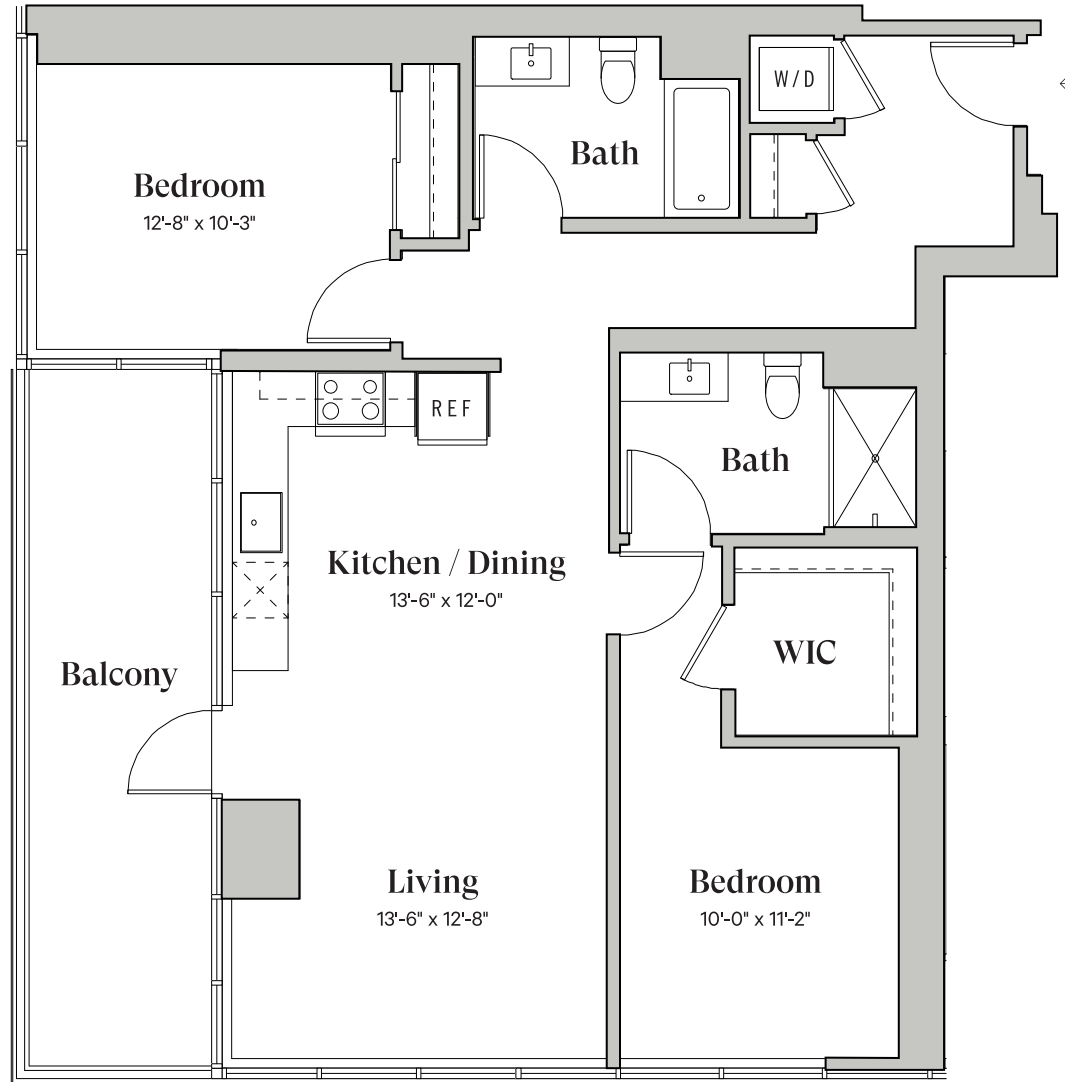

# Diega.

PLAN TYPE

# D3

South Tower

2 Bedroom

2 Bathroom

~1,100 Sq.Ft.

Floor plans and balcony sizes may vary by location.

This is not an offer to sell but intended for information only. The owner and management company reserve the right to make modification in materials, specifications, plans, pricing, designs, scheduling and delivery without prior notice. Renderings, photography, illustrations and other information described herein are representative only and are not intended to reflect any specific feature or view when built. No representation and warranties are made with regard to the accuracy, completeness or suitability of the information published herein.