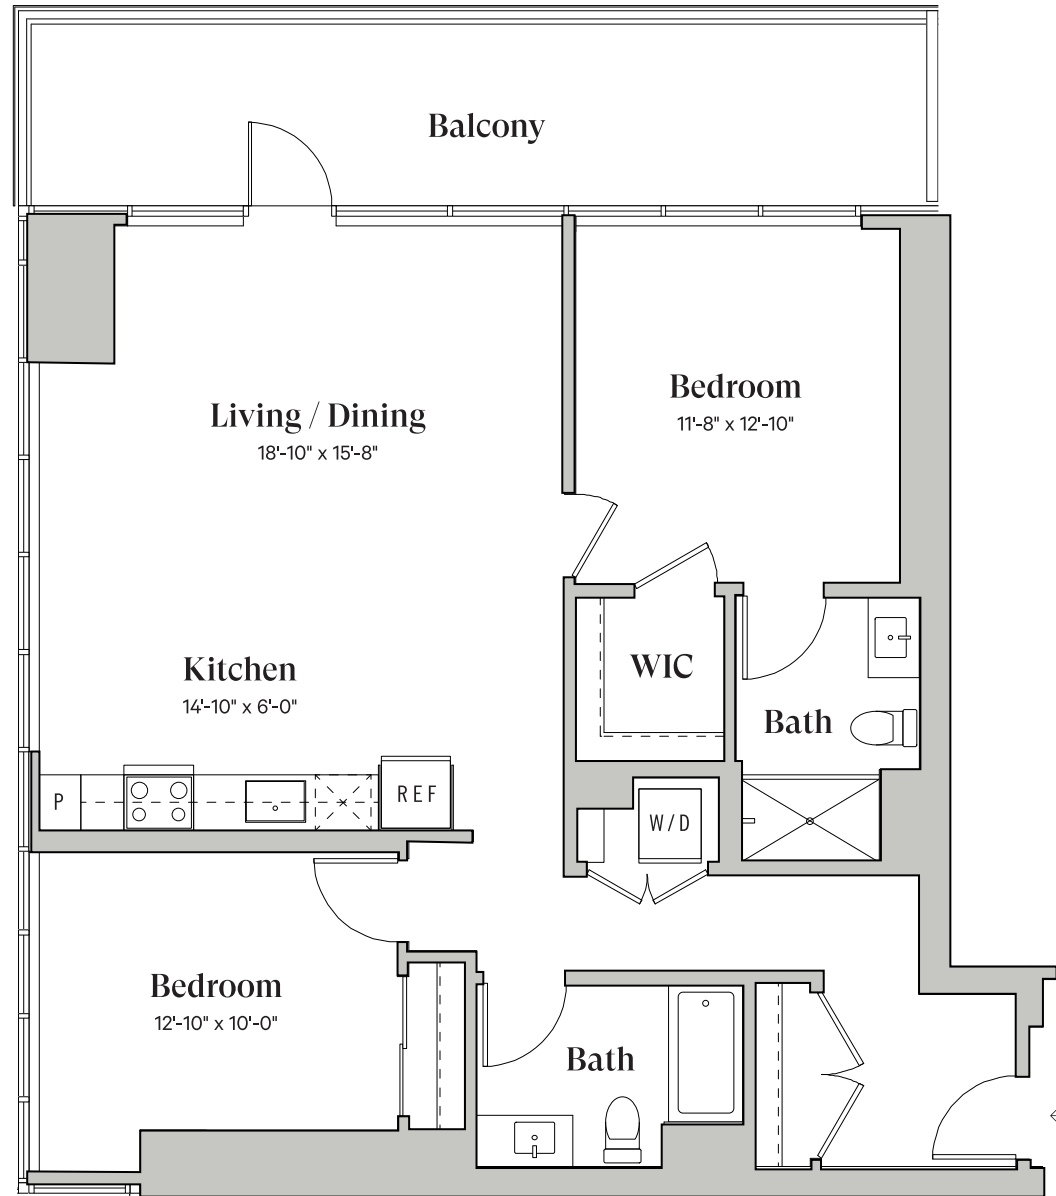

Diega.

PLAN TYPE

D2

South Tower

2 Bedroom

2 Bathroom

~1,178 Sq.Ft.

DiegaByBosa.com

Floor plans and balcony sizes may vary by location.

This is not an offer to sell but intended for information only. The owner and management company reserve the right to make modification in materials, specifications, plans, pricing, designs, scheduling and delivery without prior notice. Renderings, photography, illustrations and other information described herein are representative only and are not intended to reflect any specific feature or view when built. No representation and warranties are made with regard to the accuracy, completeness or suitability of the information published herein.