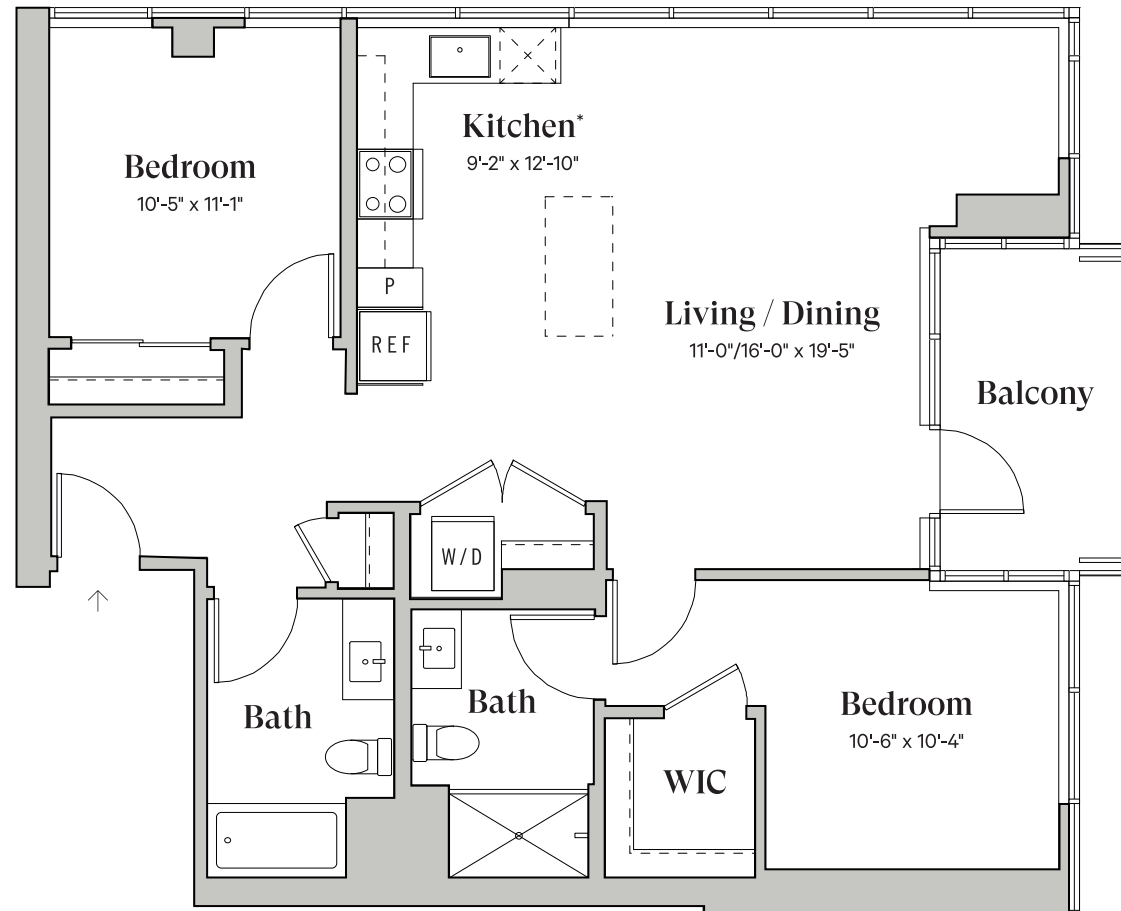

Diega.

PLAN TYPE

D19

North Tower

2 Bedroom

2 Bathroom

~1,058 Sq.Ft.

DiegaByBosa.com

Floor plans may vary by location.

*Moveable island in select residences.

This is not an offer to sell but intended for information only. The owner and management company reserve the right to make modification in materials, specifications, plans, pricing, designs, scheduling and delivery without prior notice. Renderings, photography, illustrations and other information described herein are representative only and are not intended to reflect any specific feature or view when built. No representation and warranties are made with regard to the accuracy, completeness or suitability of the information published herein.