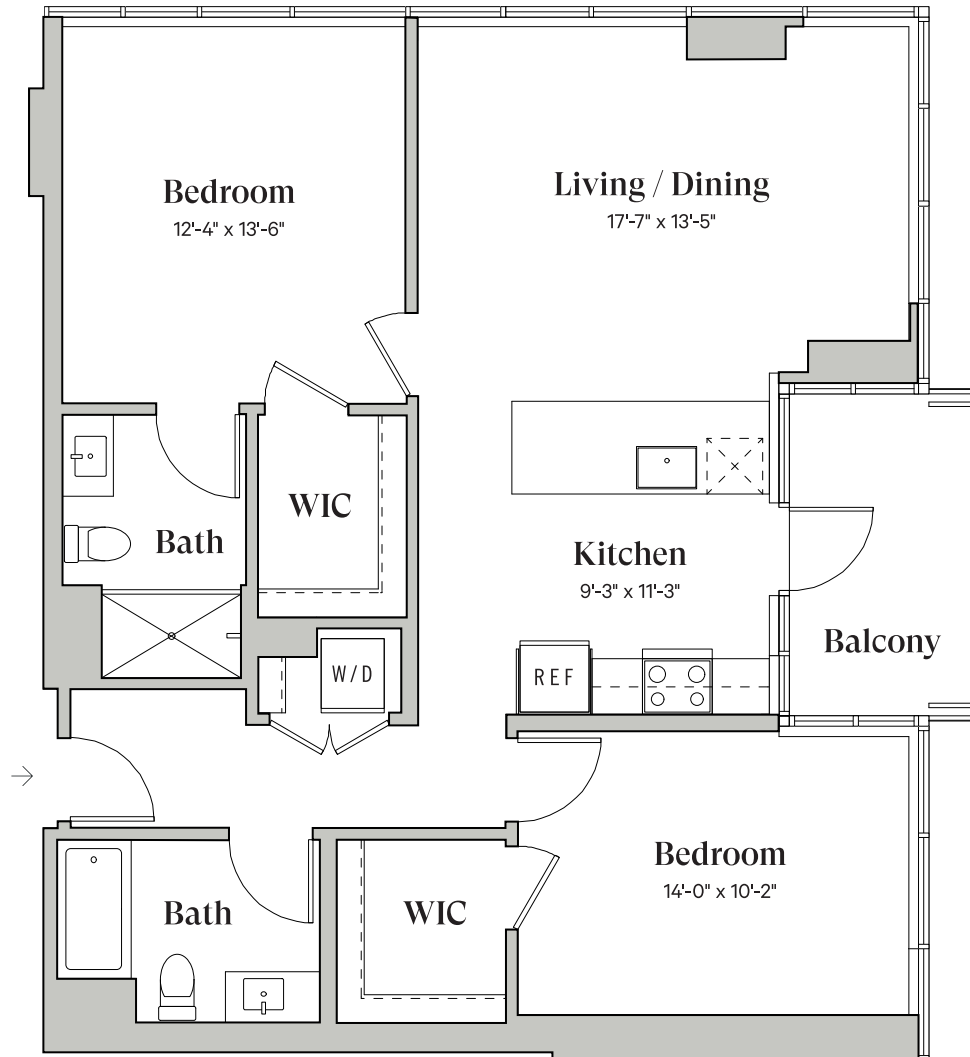

Diega.

PLAN TYPE

D18

North Tower

2 Bedroom

2 Bathroom

~1,117 Sq.Ft.

DiegaByBosa.com

Floor plans and balcony sizes may vary by location.

This is not an offer to sell but intended for information only. The owner and management company reserve the right to make modification in materials, specifications, plans, pricing, designs, scheduling and delivery without prior notice. Renderings, photography, illustrations and other information described herein are representative only and are not intended to reflect any specific feature or view when built. No representation and warranties are made with regard to the accuracy, completeness or suitability of the information published herein.