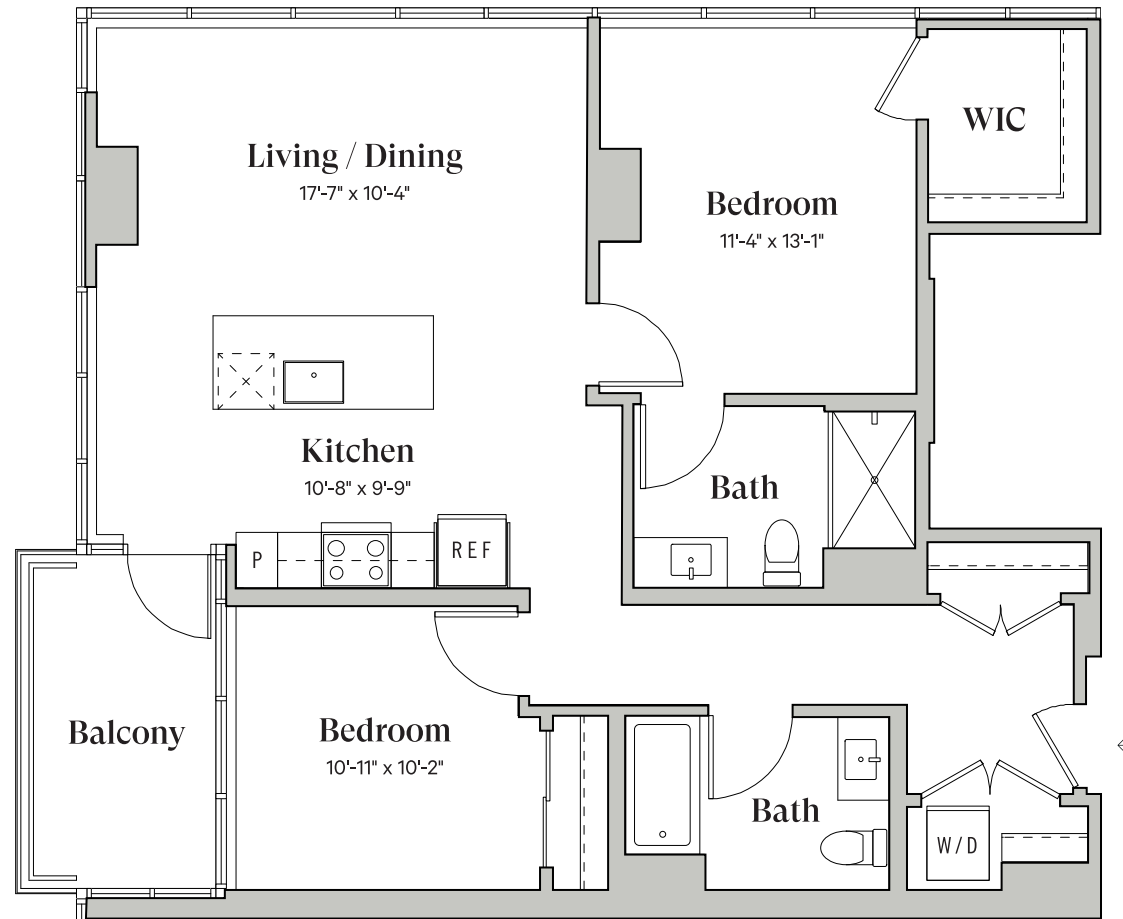

Diega.

PLAN TYPE

D17

North Tower

2 Bedroom

2 Bathroom

~1,055 Sq.Ft.

DiegaByBosa.com

Floor plans and balcony sizes may vary by location.

This is not an offer to sell but intended for information only. The owner and management company reserve the right to make modification in materials, specifications, plans, pricing, designs, scheduling and delivery without prior notice. Renderings, photography, illustrations and other information described herein are representative only and are not intended to reflect any specific feature or view when built. No representation and warranties are made with regard to the accuracy, completeness or suitability of the information published herein.