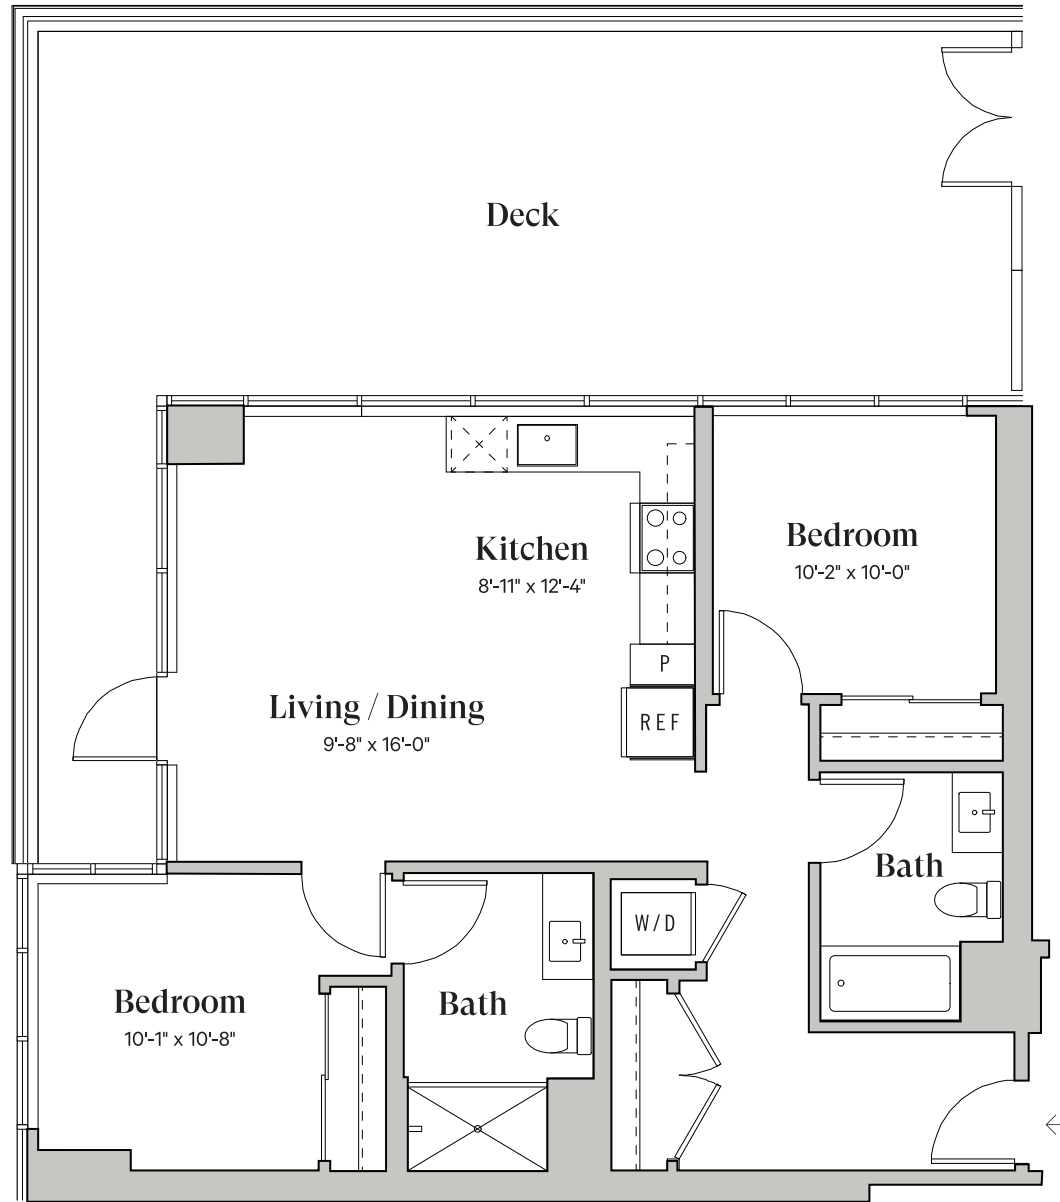

Diega.

PLAN TYPE

D16

North Tower

2 Bedroom

2 Bathroom

~938 Sq.Ft.

DiegaByBosa.com

Floor plans and deck sizes may vary by location. Deck on level 15 only.

This is not an offer to sell but intended for information only. The owner and management company reserve the right to make modification in materials, specifications, plans, pricing, designs, scheduling and delivery without prior notice. Renderings, photography, illustrations and other information described herein are representative only and are not intended to reflect any specific feature or view when built. No representation and warranties are made with regard to the accuracy, completeness or suitability of the information published herein.