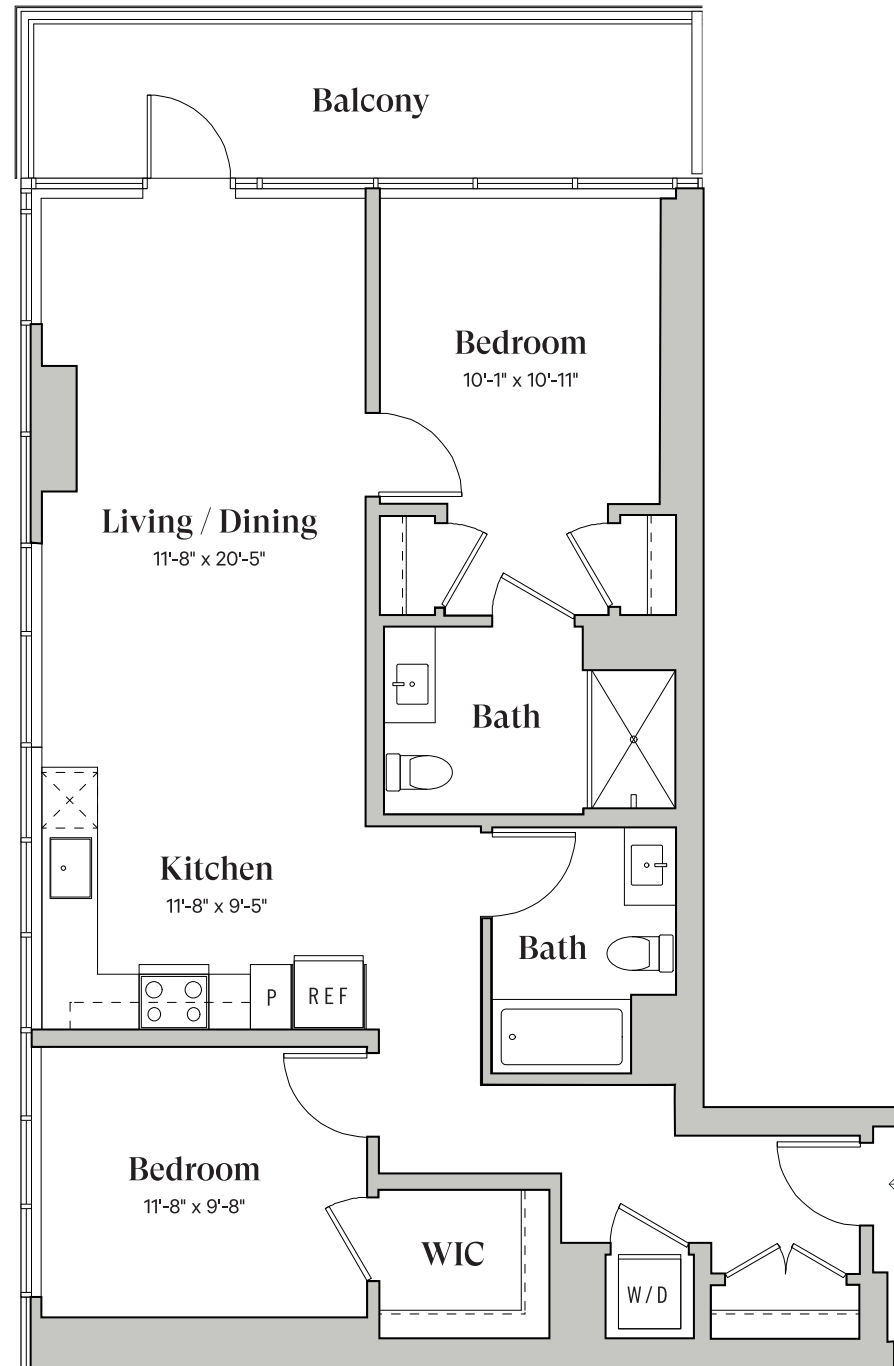

Diega.

PLAN TYPE

D14

North Tower

2 Bedroom

2 Bathroom

~1,069 Sq.Ft.

DiegaByBosa.com

Floor plans may vary by location.

This is not an offer to sell but intended for information only. The owner and management company reserve the right to make modification in materials, specifications, plans, pricing, designs, scheduling and delivery without prior notice. Renderings, photography, illustrations and other information described herein are representative only and are not intended to reflect any specific feature or view when built. No representation and warranties are made with regard to the accuracy, completeness or suitability of the information published herein.