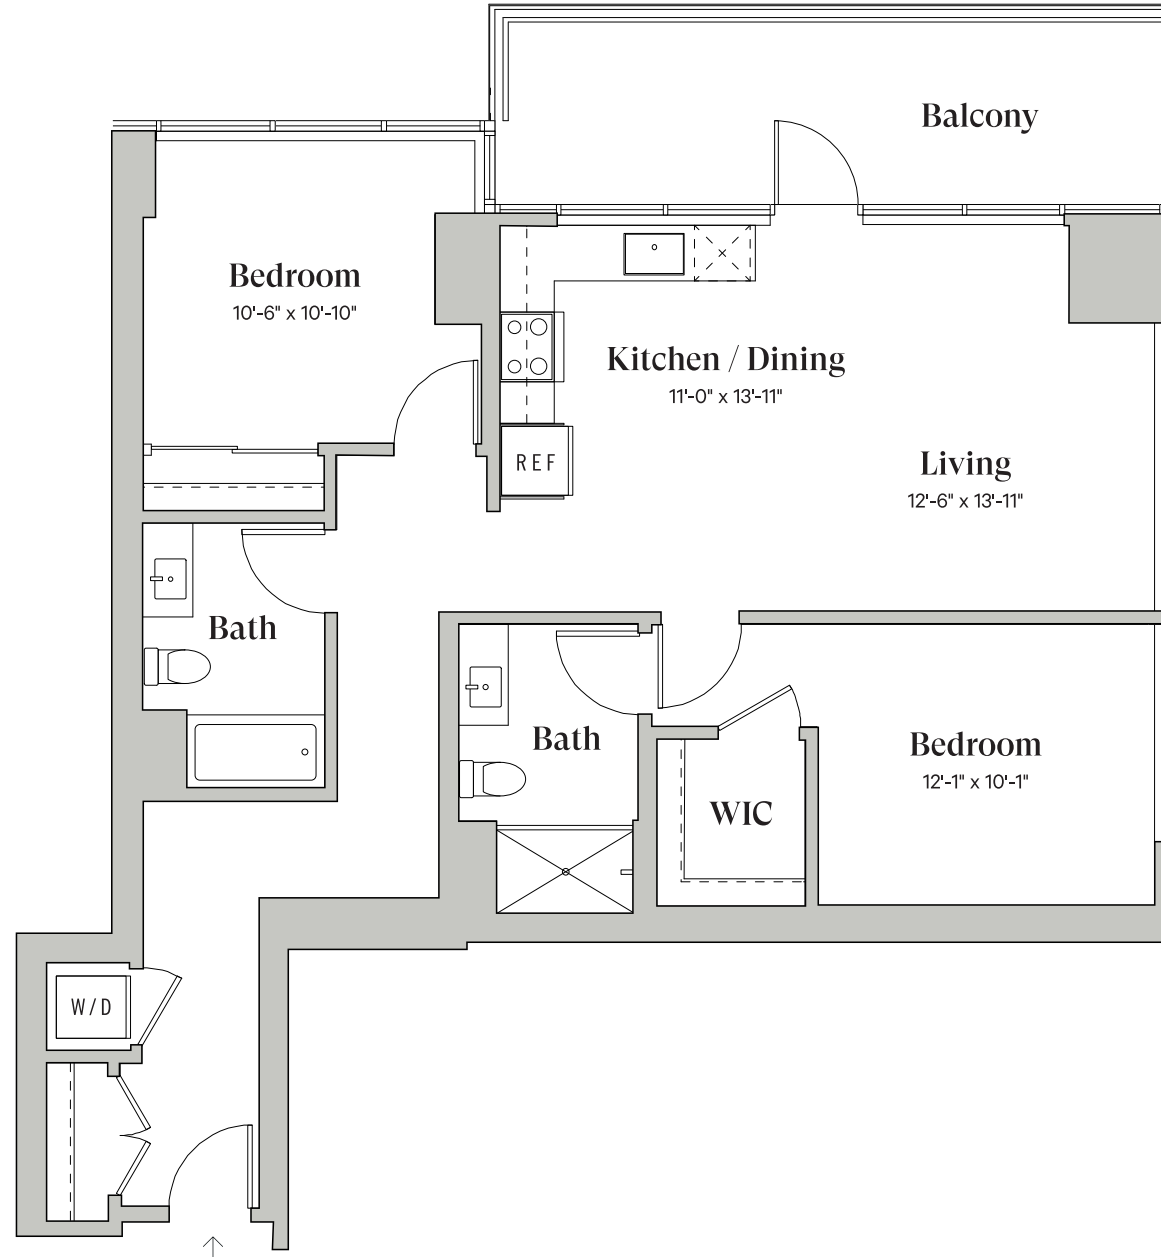

# D13

North Tower

2 Bedroom

2 Bathroom

~1,107 Sq.Ft.

DiegaByBosa.com

Floor plans and balcony sizes may vary by location.

This is not an offer to sell but intended for information only. The owner and management company reserve the right to make modification in materials, specifications, plans, pricing, designs, scheduling and delivery without prior notice. Renderings, photography, illustrations and other information described herein are representative only and are not intended to reflect any specific feature or view when built. No representation and warranties are made with regard to the accuracy, completeness or suitability of the information published herein.