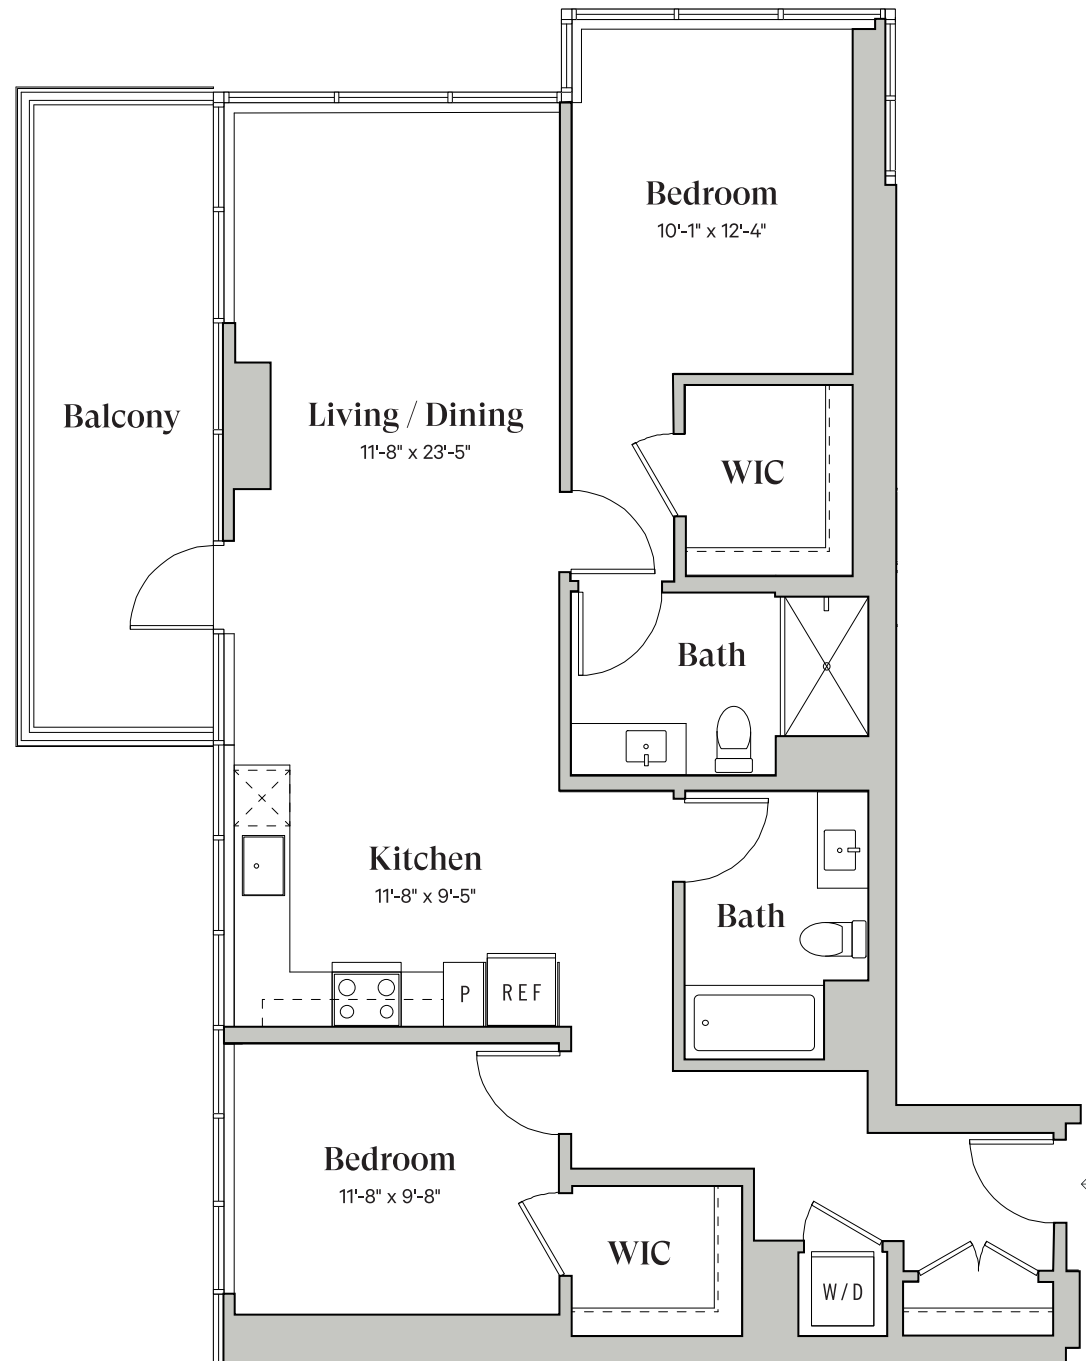

# D11

North Tower

2 Bedroom

2 Bathroom

~1,178 Sq.Ft.

DiegaByBosa.com

Floor plans and balcony sizes may vary by location.

This is not an offer to sell but intended for information only. The owner and management company reserve the right to make modification in materials, specifications, plans, pricing, designs, scheduling and delivery without prior notice. Renderings, photography, illustrations and other information described herein are representative only and are not intended to reflect any specific feature or view when built. No representation and warranties are made with regard to the accuracy, completeness or suitability of the information published herein.