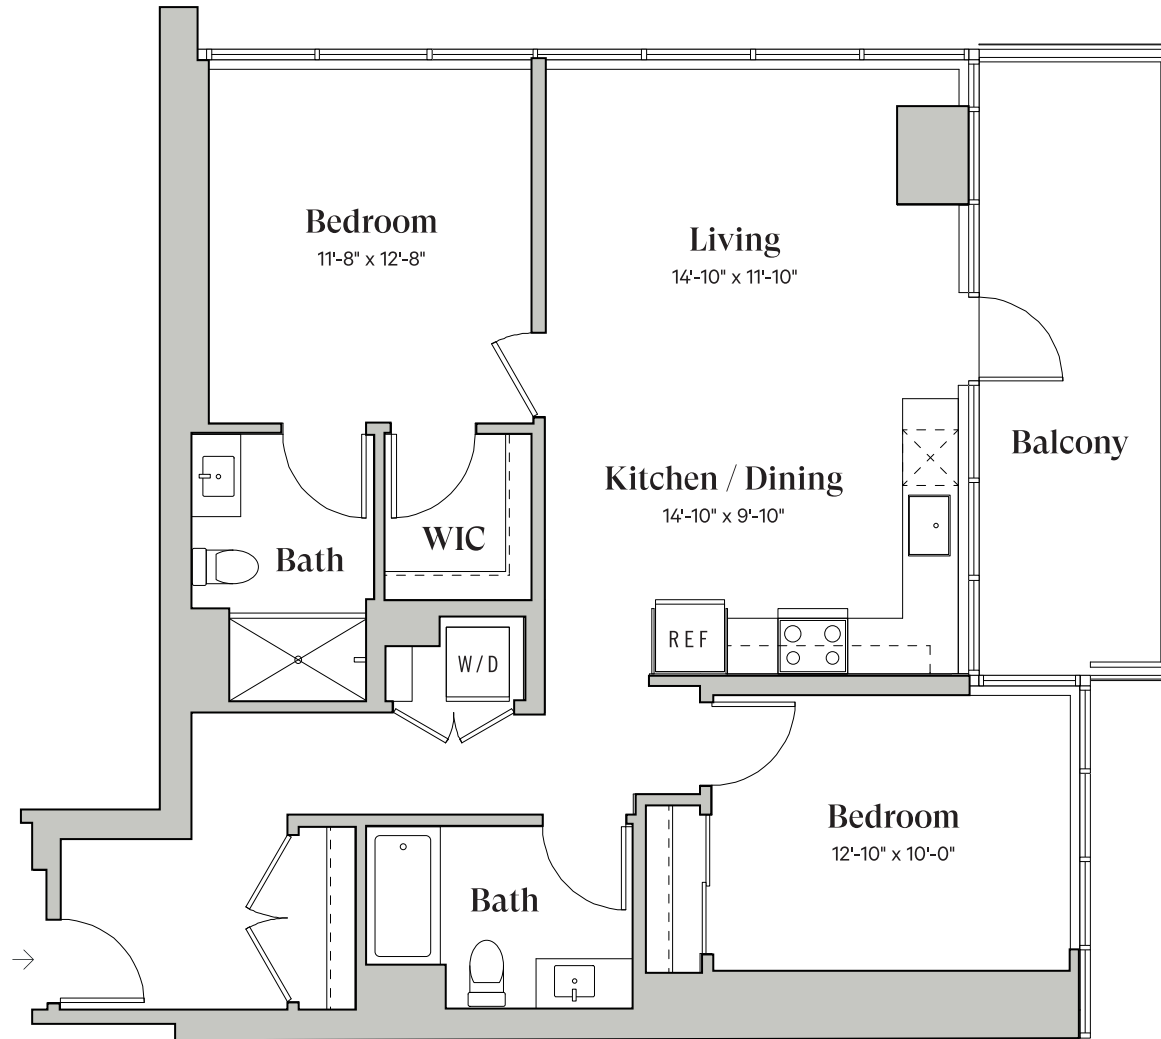

# D1

South Tower

2 Bedroom

2 Bathroom

~1,093 Sq.Ft.

DiegaByBosa.com

Floor plans and balcony sizes may vary by location.

This is not an offer to sell but intended for information only. The owner and management company reserve the right to make modification in materials, specifications, plans, pricing, designs, scheduling and delivery without prior notice. Renderings, photography, illustrations and other information described herein are representative only and are not intended to reflect any specific feature or view when built. No representation and warranties are made with regard to the accuracy, completeness or suitability of the information published herein.