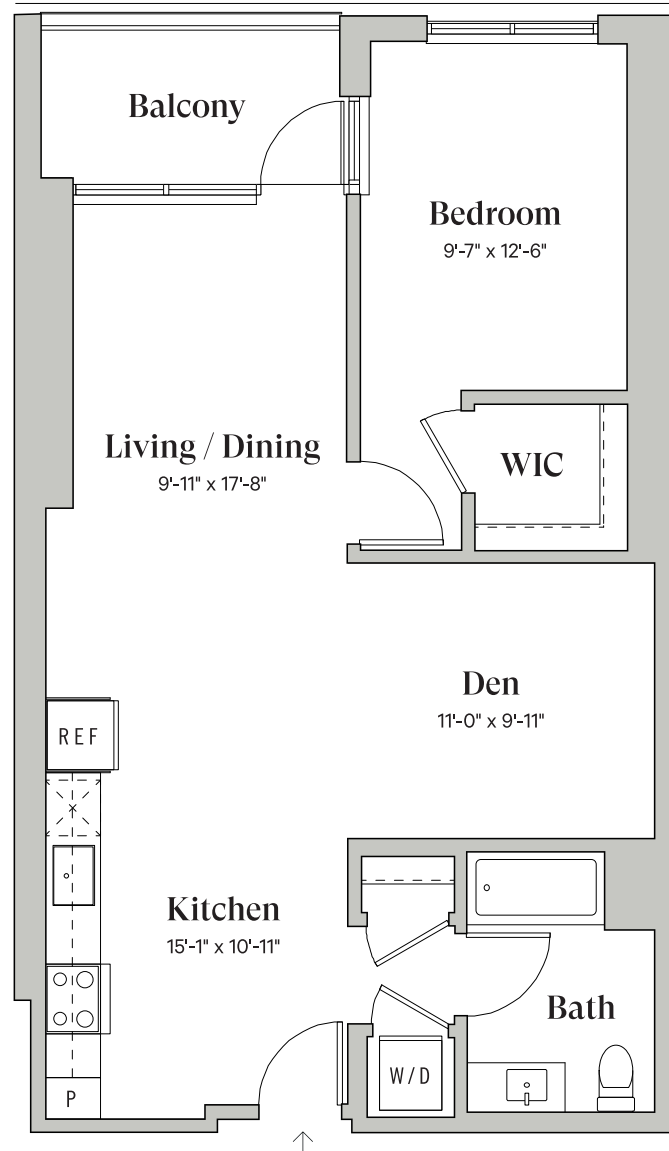

Diega.

PLAN TYPE

C5

North Tower

1 Bedroom + Den

1 Bathroom

~839 Sq.Ft.

DiegaByBosa.com

Floor plans and balcony sizes may vary by location.

This is not an offer to sell but intended for information only. The owner and management company reserve the right to make modification in materials, specifications, plans, pricing, designs, scheduling and delivery without prior notice. Renderings, photography, illustrations and other information described herein are representative only and are not intended to reflect any specific feature or view when built. No representation and warranties are made with regard to the accuracy, completeness or suitability of the information published herein.