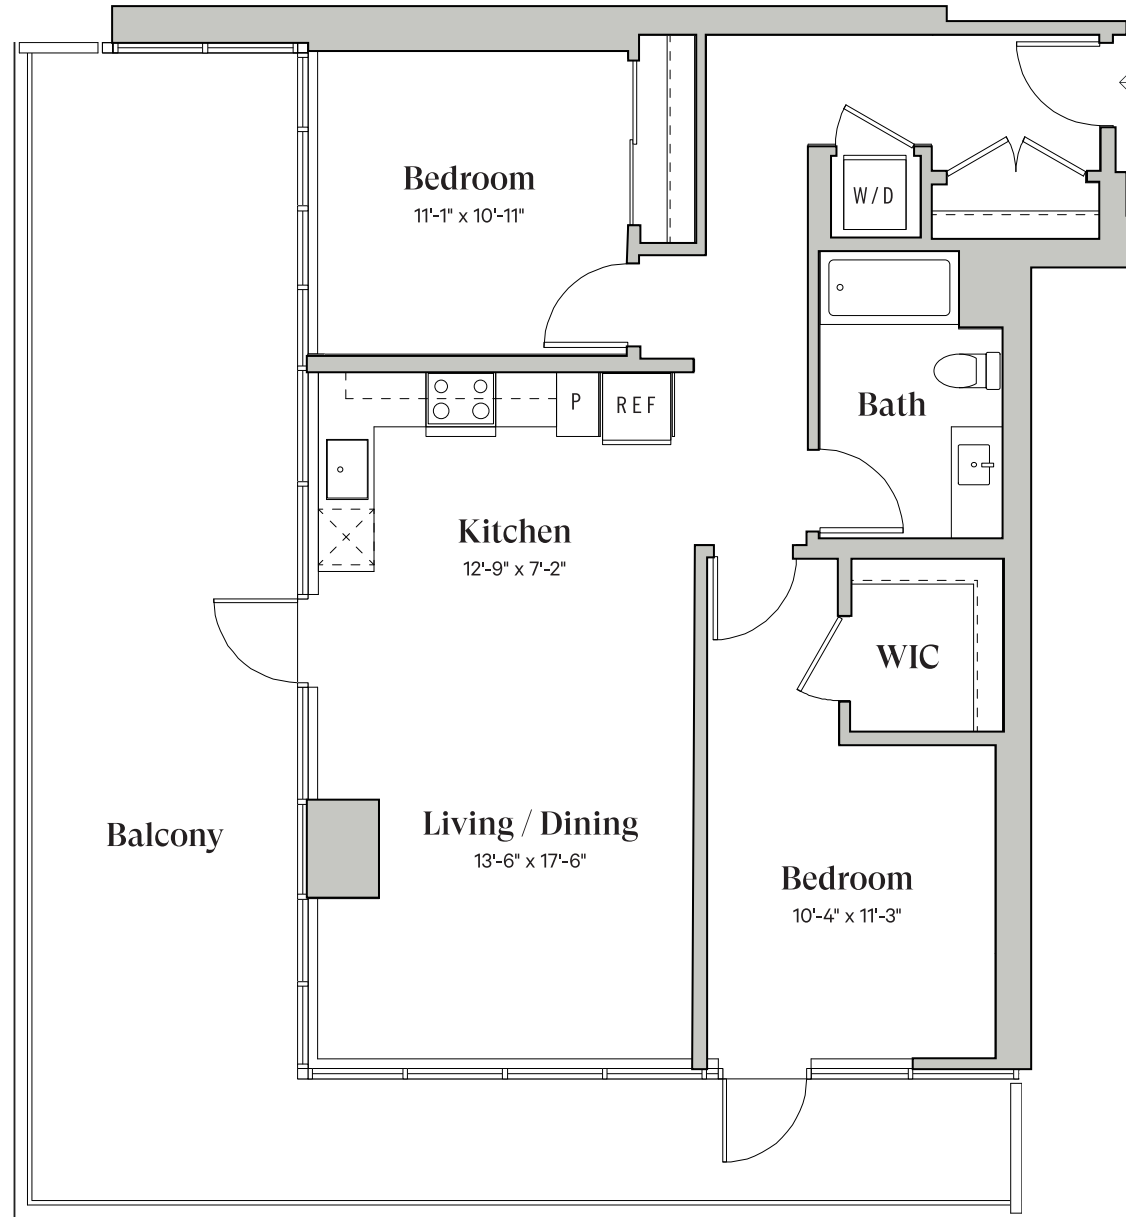

Diega.

PLAN TYPE

C4

South Tower

2 Bedroom

1 Bathroom

~1,011 Sq.Ft.

DiegaByBosa.com

Floor plans and balcony sizes may vary by location.

This is not an offer to sell but intended for information only. The owner and management company reserve the right to make modification in materials, specifications, plans, pricing, designs, scheduling and delivery without prior notice. Renderings, photography, illustrations and other information described herein are representative only and are not intended to reflect any specific feature or view when built. No representation and warranties are made with regard to the accuracy, completeness or suitability of the information published herein.