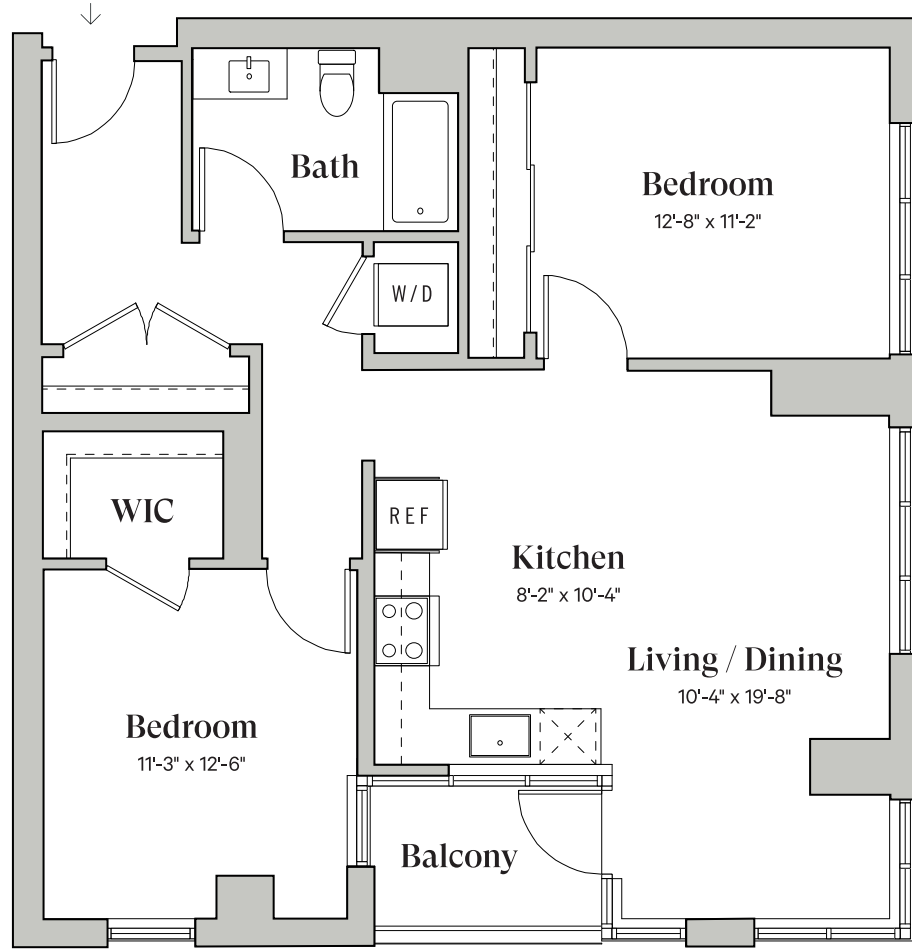

Diega.

PLAN TYPE

C3

South Tower

2 Bedroom

1 Bathroom

~985 Sq.Ft.

DiegaByBosa.com

Floor plans and balcony sizes may vary by location.

This is not an offer to sell but intended for information only. The owner and management company reserve the right to make modification in materials, specifications, plans, pricing, designs, scheduling and delivery without prior notice. Renderings, photography, illustrations and other information described herein are representative only and are not intended to reflect any specific feature or view when built. No representation and warranties are made with regard to the accuracy, completeness or suitability of the information published herein.