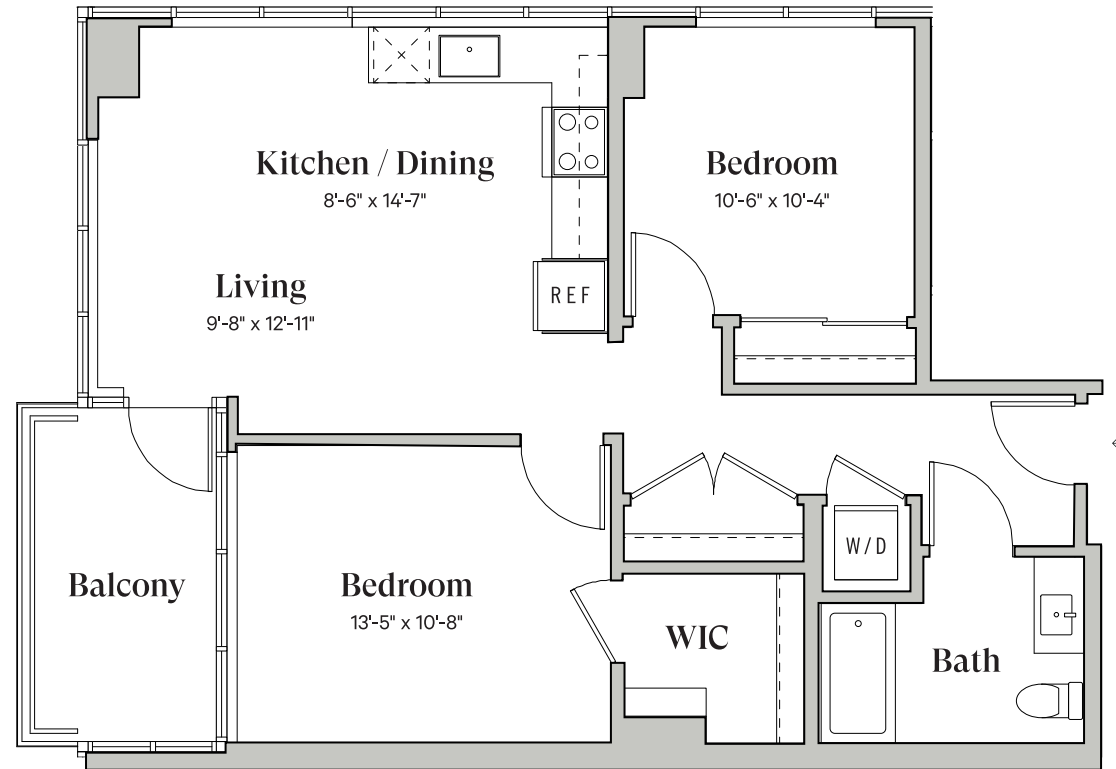

Diega.

PLAN TYPE

C2

North Tower

2 Bedroom

1 Bathroom

~843 Sq.Ft.

DiegaByBosa.com