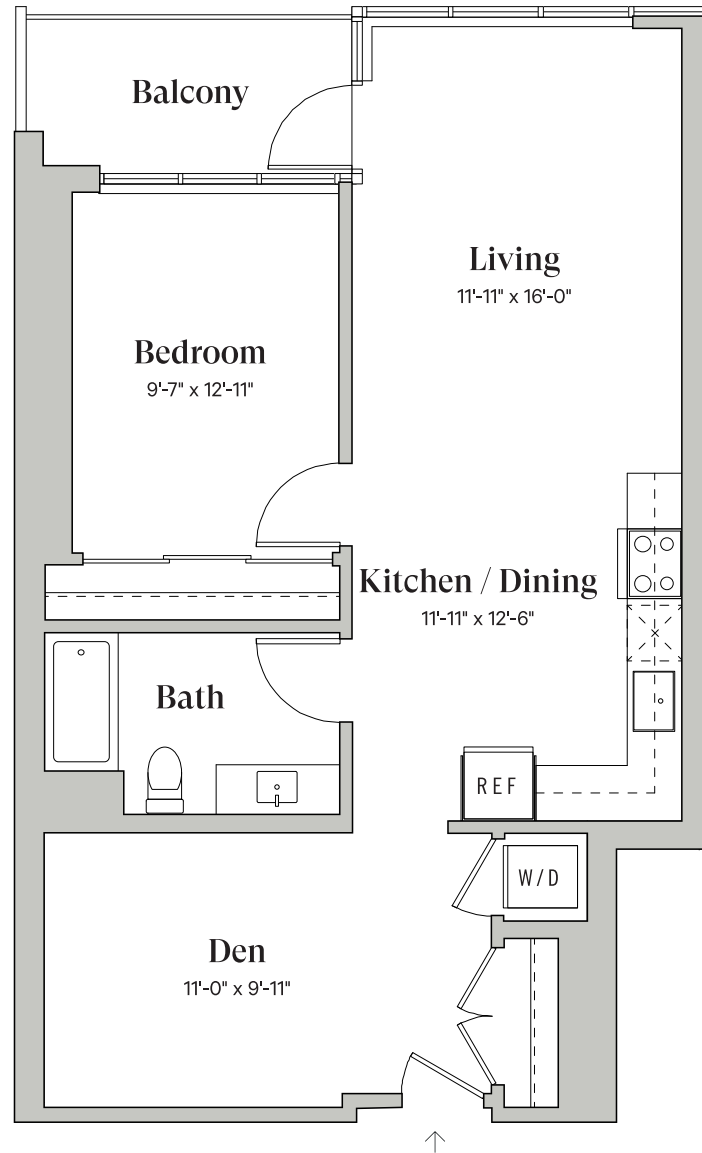

# C1

North Tower

1 Bedroom + Den

1 Bathroom

~847 Sq.Ft.

DiegaByBosa.com

Floor plans and balcony sizes may vary by location.

This is not an offer to sell but intended for information only. The owner and management company reserve the right to make modification in materials, specifications, plans, pricing, designs, scheduling and delivery without prior notice. Renderings, photography, illustrations and other information described herein are representative only and are not intended to reflect any specific feature or view when built. No representation and warranties are made with regard to the accuracy, completeness or suitability of the information published herein.