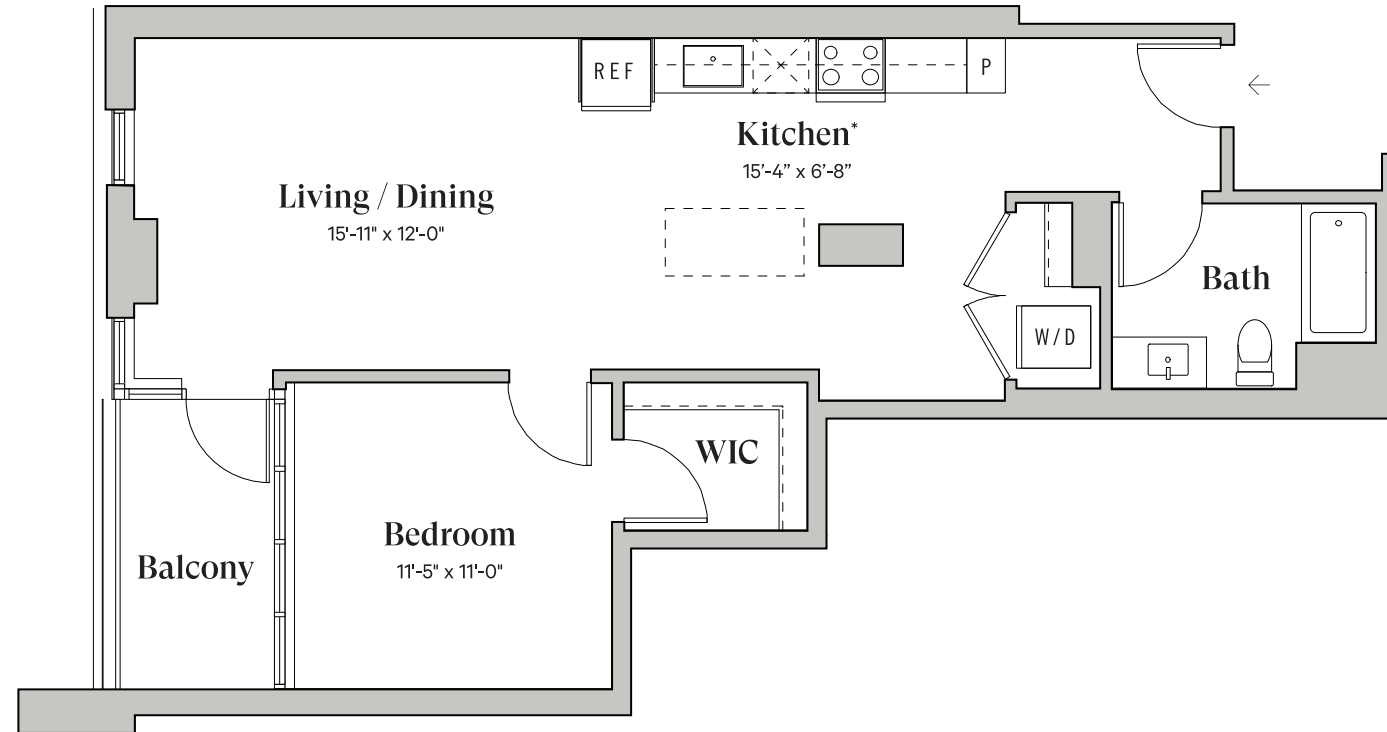

Diega.

PLAN TYPE

B9a

North Tower

1 Bedroom

1 Bathroom

~793 Sq.Ft.

DiegaByBosa.com

Floor plans may vary by location.

*Moveable island in select residences.

This is not an offer to sell but intended for information only. The owner and management company reserve the right to make modification in materials, specifications, plans, pricing, designs, scheduling and delivery without prior notice. Renderings, photography, illustrations and other information described herein are representative only and are not intended to reflect any specific feature or view when built. No representation and warranties are made with regard to the accuracy, completeness or suitability of the information published herein.