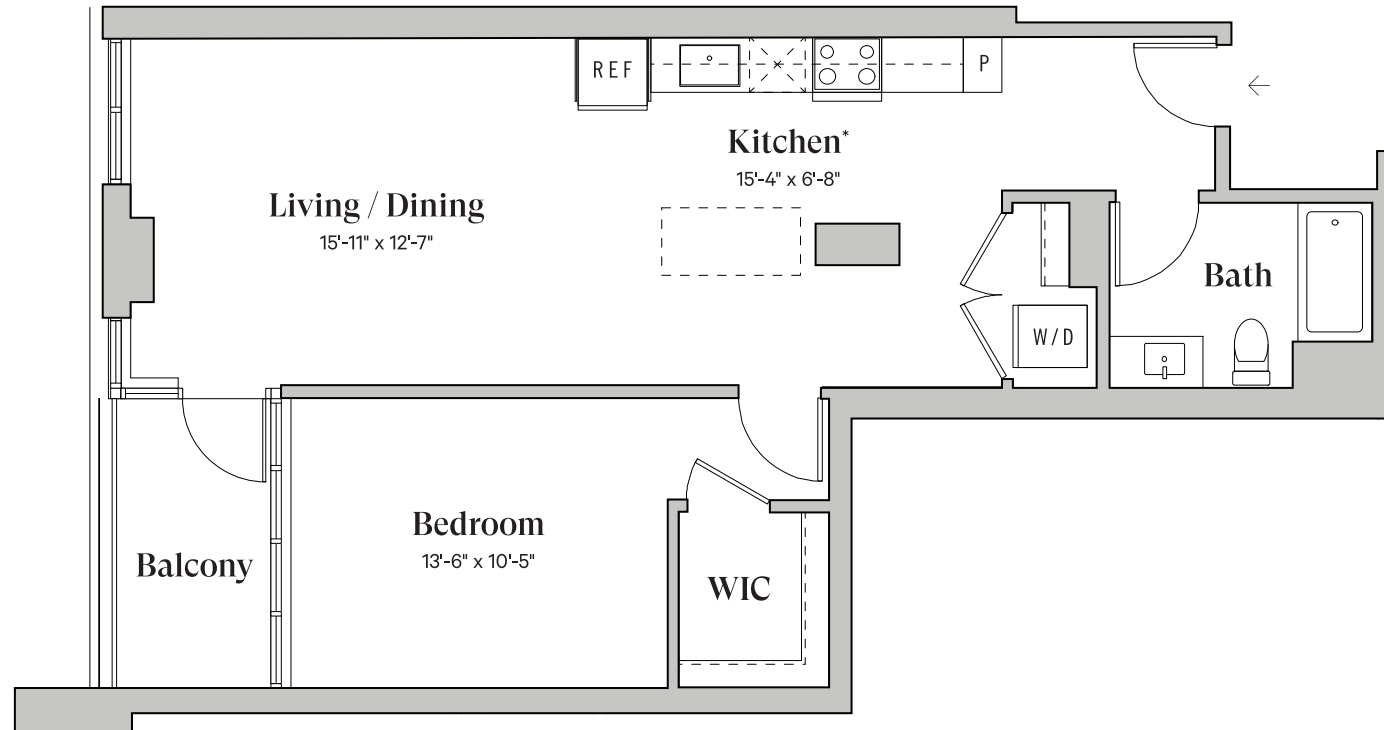

# B9

North Tower

1 Bedroom

1 Bathroom

~836 Sq.Ft.

DiegaByBosa.com

Floor plans and balcony sizes may vary by location.

\*Moveable island in select residences.