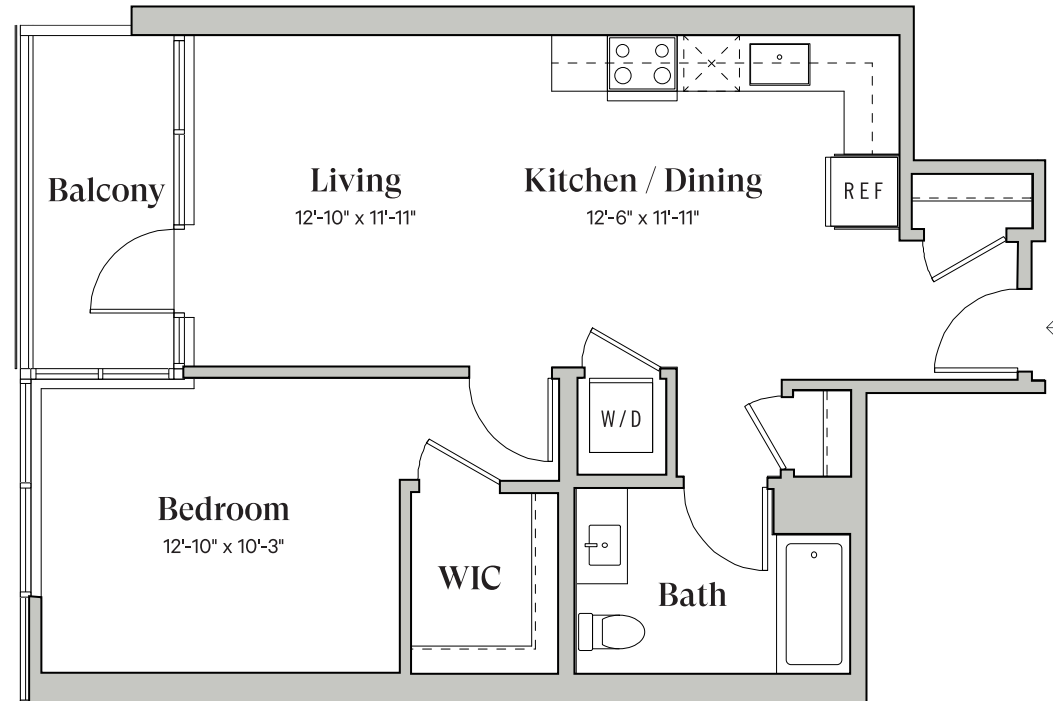

Diega.

PLAN TYPE

B7

South Tower

1 Bedroom

1 Bathroom

~717 Sq.Ft.

DiegaByBosa.com

Floor plans and balcony sizes may vary by location.

This is not an offer to sell but intended for information only. The owner and management company reserve the right to make modification in materials, specifications, plans, pricing, designs, scheduling and delivery without prior notice. Renderings, photography, illustrations and other information described herein are representative only and are not intended to reflect any specific feature or view when built. No representation and warranties are made with regard to the accuracy, completeness or suitability of the information published herein.