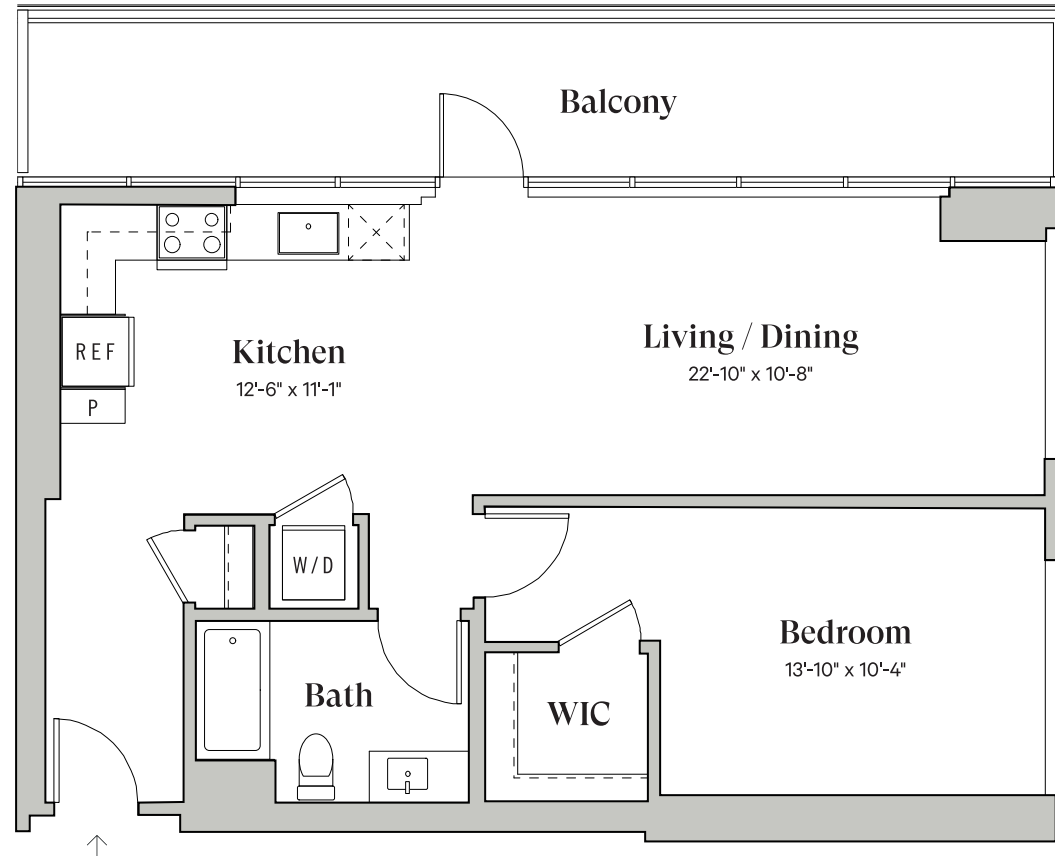

Diega.

PLAN TYPE

B6

North Tower

1 Bedroom

1 Bathroom

~854 Sq.Ft.

DiegaByBosa.com