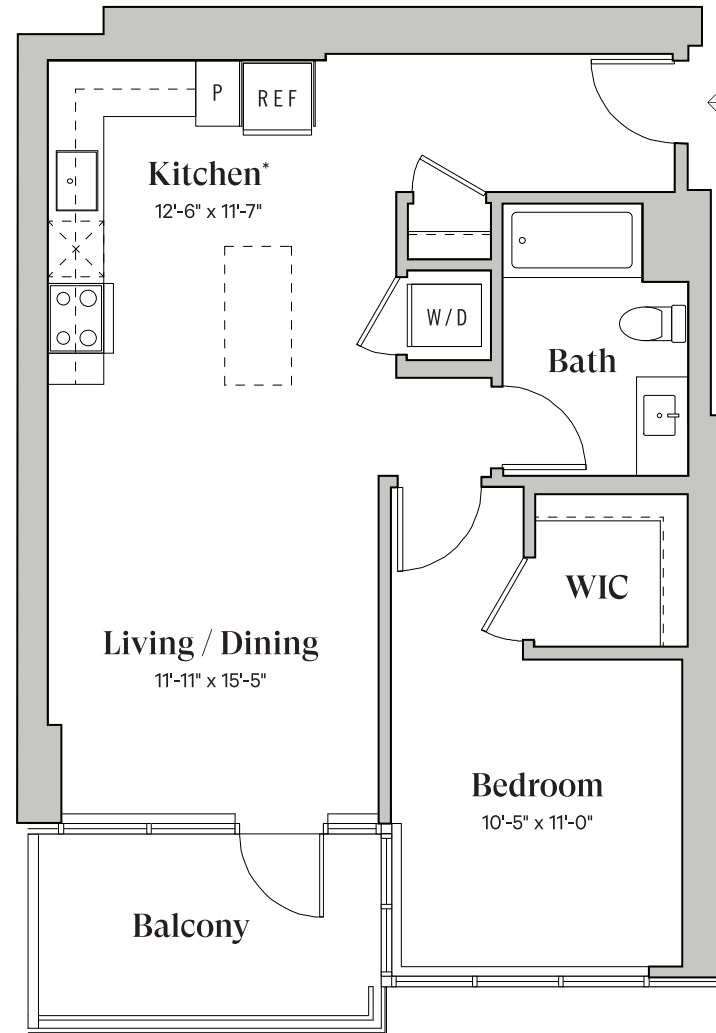

Diega.

PLAN TYPE

B5

North Tower

1 Bedroom

1 Bathroom

~741 Sq.Ft.

DiegaByBosa.com

Floor plans and balcony sizes may vary by location.

*Moveable island in select residences.

This is not an offer to sell but intended for information only. The owner and management company reserve the right to make modification in materials, specifications, plans, pricing, designs, scheduling and delivery without prior notice. Renderings, photography, illustrations and other information described herein are representative only and are not intended to reflect any specific feature or view when built. No representation and warranties are made with regard to the accuracy, completeness or suitability of the information published herein.