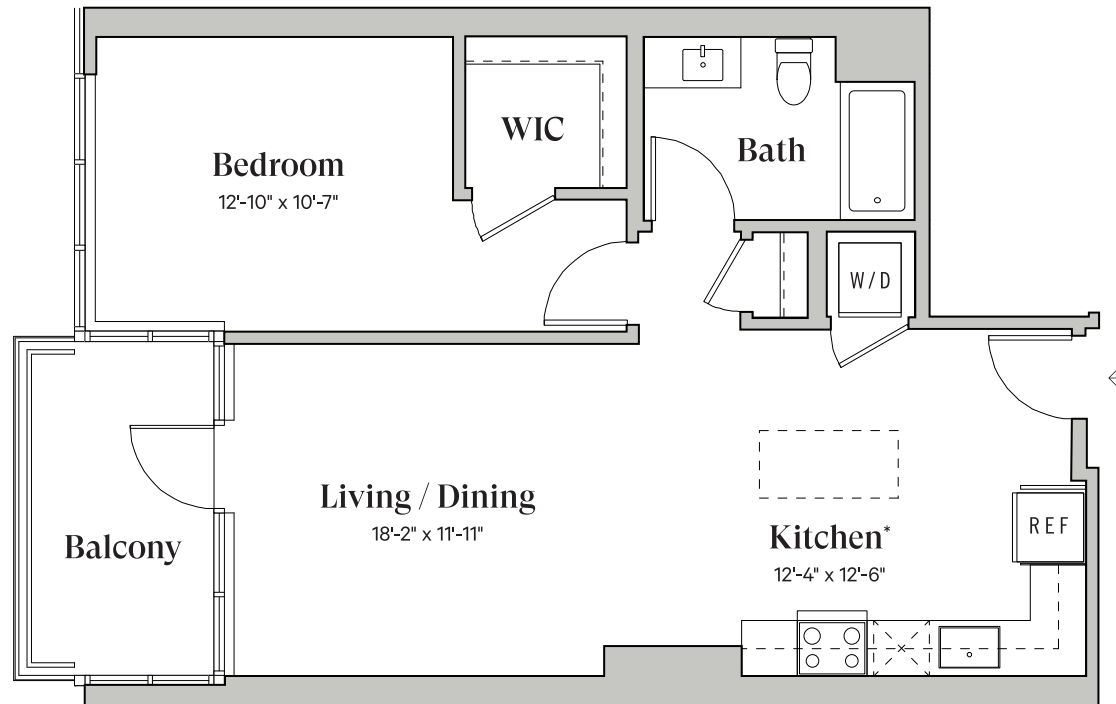

Diega.

PLAN TYPE

B4

North Tower

1 Bedroom

1 Bathroom

~753 Sq.Ft.

DiegaByBosa.com

Floor plans and balcony sizes may vary by location.

*Moveable island in select residences.

This is not an offer to sell but intended for information only. The owner and management company reserve the right to make modification in materials, specifications, plans, pricing, designs, scheduling and delivery without prior notice. Renderings, photography, illustrations and other information described herein are representative only and are not intended to reflect any specific feature or view when built. No representation and warranties are made with regard to the accuracy, completeness or suitability of the information published herein.