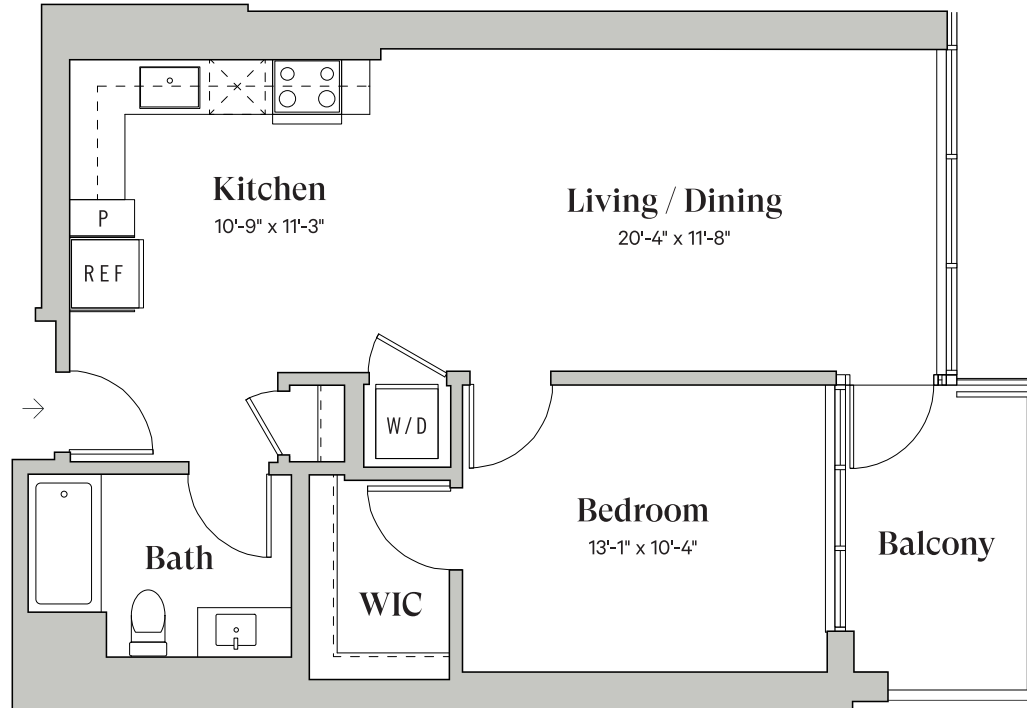

Diega.

PLAN TYPE

B3

North Tower

1 Bedroom

1 Bathroom

~746 Sq.Ft.

DiegaByBosa.com

Floor plans and balcony sizes may vary by location.

This is not an offer to sell but intended for information only. The owner and management company reserve the right to make modification in materials, specifications, plans, pricing, designs, scheduling and delivery without prior notice. Renderings, photography, illustrations and other information described herein are representative only and are not intended to reflect any specific feature or view when built. No representation and warranties are made with regard to the accuracy, completeness or suitability of the information published herein.