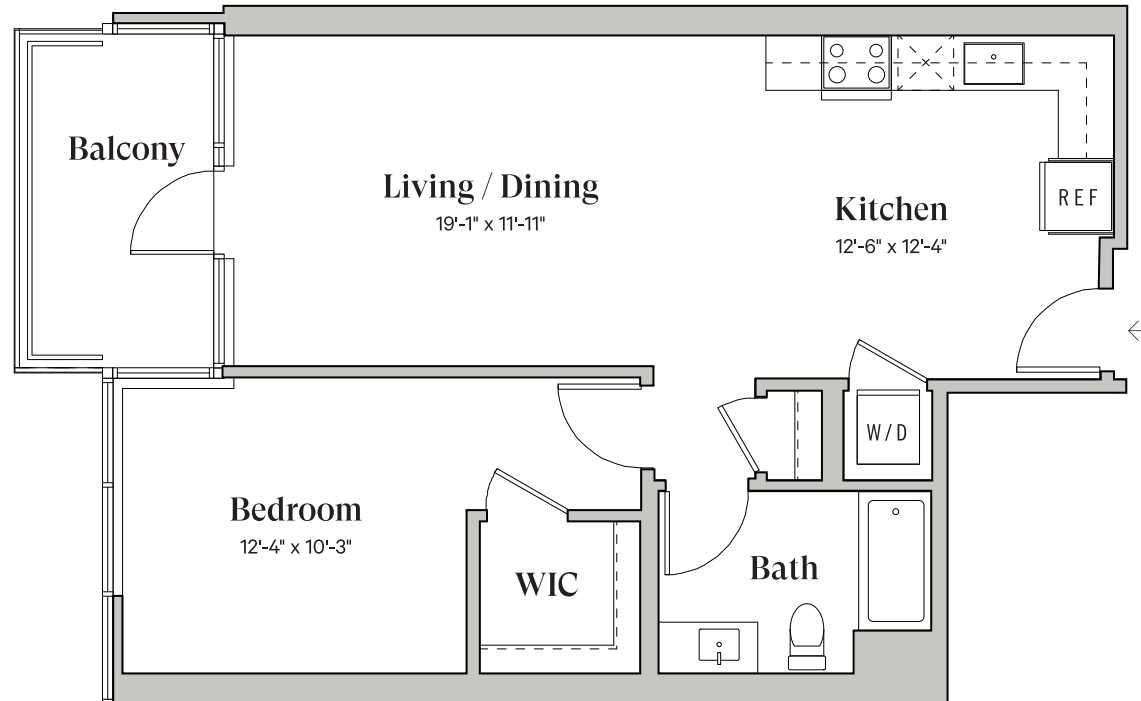

Diega.

PLAN TYPE

B2

South Tower

1 Bedroom

1 Bathroom

~760 Sq.Ft.

DiegaByBosa.com

Floor plans and balcony sizes may vary by location.

This is not an offer to sell but intended for information only. The owner and management company reserve the right to make modification in materials, specifications, plans, pricing, designs, scheduling and delivery without prior notice. Renderings, photography, illustrations and other information described herein are representative only and are not intended to reflect any specific feature or view when built. No representation and warranties are made with regard to the accuracy, completeness or suitability of the information published herein.