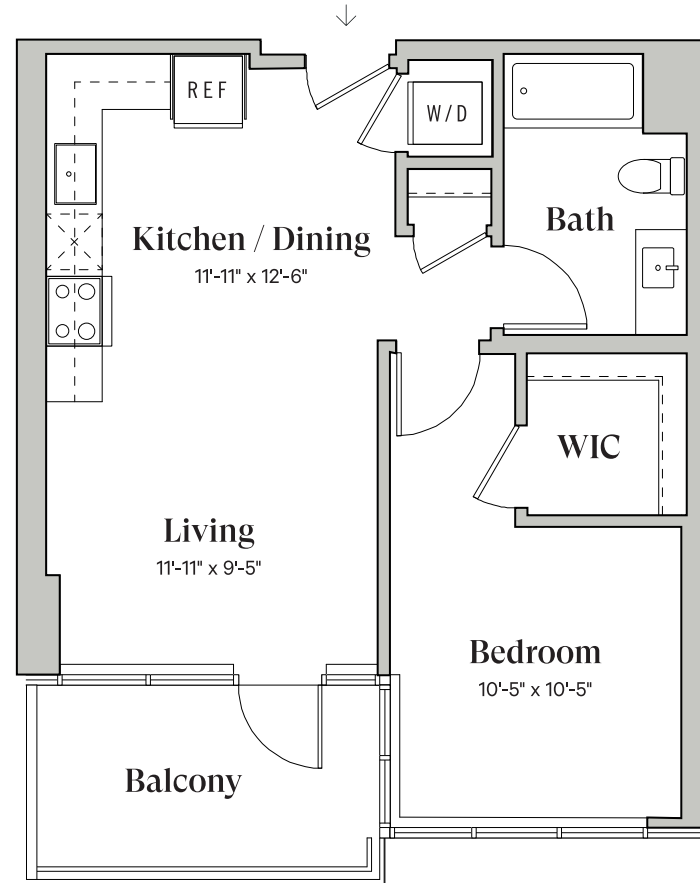

Diega.

PLAN TYPE

B1e

North Tower

1 Bedroom

1 Bathroom

~617 Sq.Ft.

DiegaByBosa.com

Floor plans may vary by location.

This is not an offer to sell but intended for information only. The owner and management company reserve the right to make modification in materials, specifications, plans, pricing, designs, scheduling and delivery without prior notice. Renderings, photography, illustrations and other information described herein are representative only and are not intended to reflect any specific feature or view when built. No representation and warranties are made with regard to the accuracy, completeness or suitability of the information published herein.