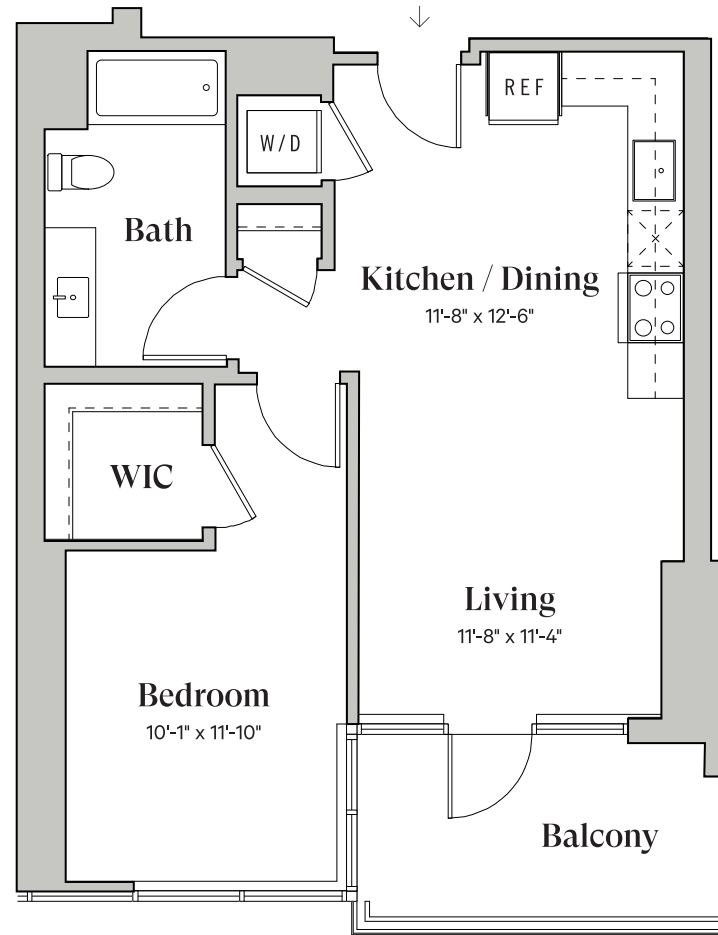

Diega.

PLAN TYPE

B1d

South Tower

1 Bedroom

1 Bathroom

~682 Sq.Ft.

DiegaByBosa.com

Floor plans and balcony sizes may vary by location.

This is not an offer to sell but intended for information only. The owner and management company reserve the right to make modification in materials, specifications, plans, pricing, designs, scheduling and delivery without prior notice. Renderings, photography, illustrations and other information described herein are representative only and are not intended to reflect any specific feature or view when built. No representation and warranties are made with regard to the accuracy, completeness or suitability of the information published herein.