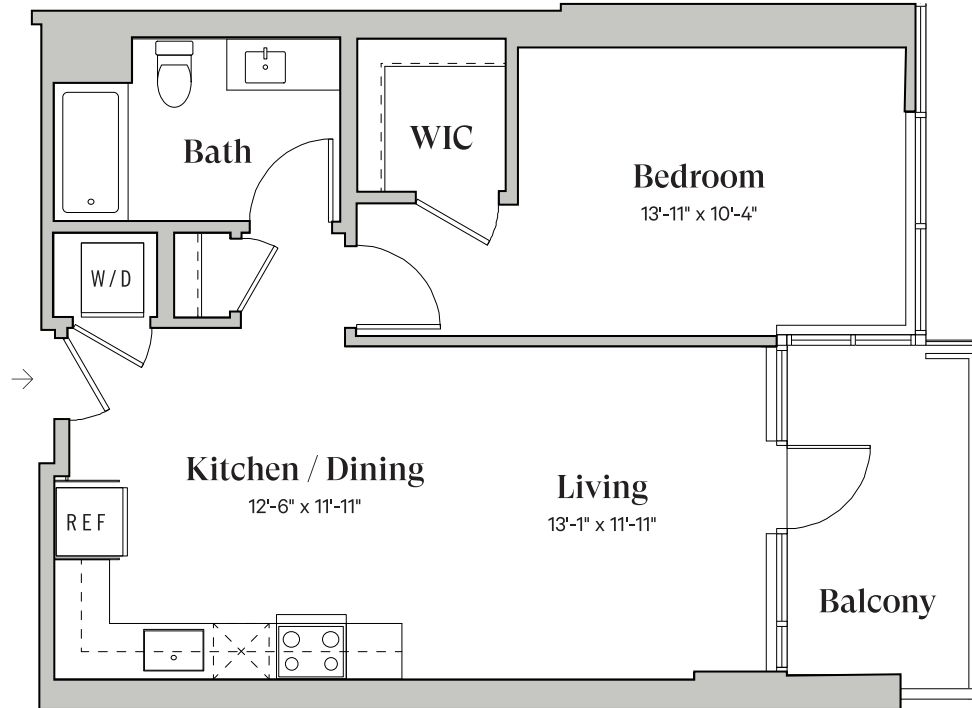

Diega.

PLAN TYPE

B1c

North Tower

1 Bedroom

1 Bathroom

~698 Sq.Ft.

DiegaByBosa.com

Floor plans and balcony sizes may vary by location. Deck on level 7 only.

This is not an offer to sell but intended for information only. The owner and management company reserve the right to make modification in materials, specifications, plans, pricing, designs, scheduling and delivery without prior notice. Renderings, photography, illustrations and other information described herein are representative only and are not intended to reflect any specific feature or view when built. No representation and warranties are made with regard to the accuracy, completeness or suitability of the information published herein.