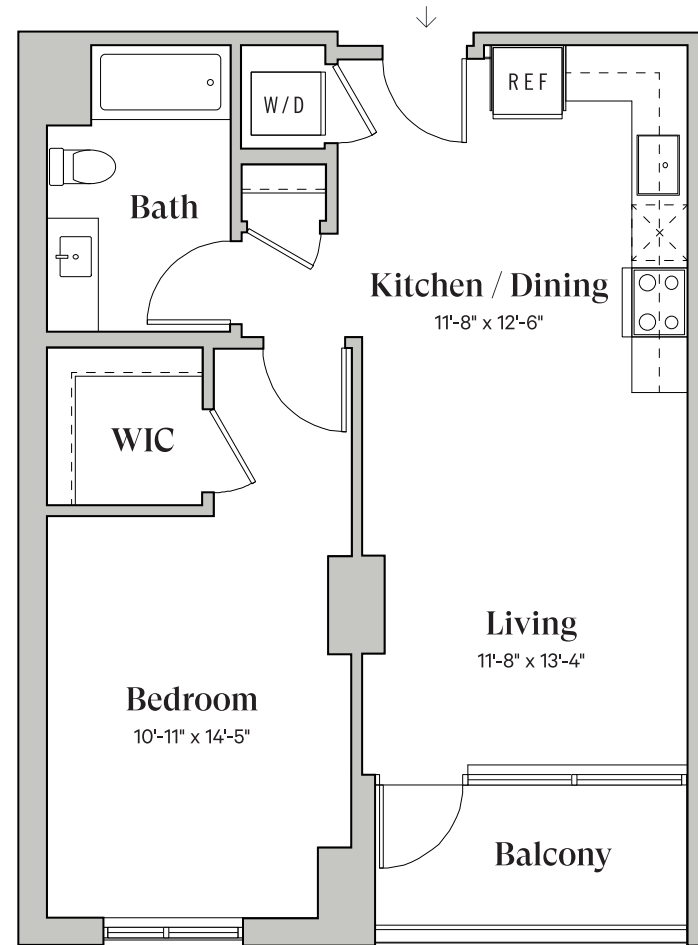

# B1b

South Tower

1 Bedroom

1 Bathroom

~714 Sq.Ft.

DiegaByBosa.com

Floor plans and balcony sizes may vary by location.

This is not an offer to sell but intended for information only. The owner and management company reserve the right to make modification in materials, specifications, plans, pricing, designs, scheduling and delivery without prior notice. Renderings, photography, illustrations and other information described herein are representative only and are not intended to reflect any specific feature or view when built. No representation and warranties are made with regard to the accuracy, completeness or suitability of the information published herein.