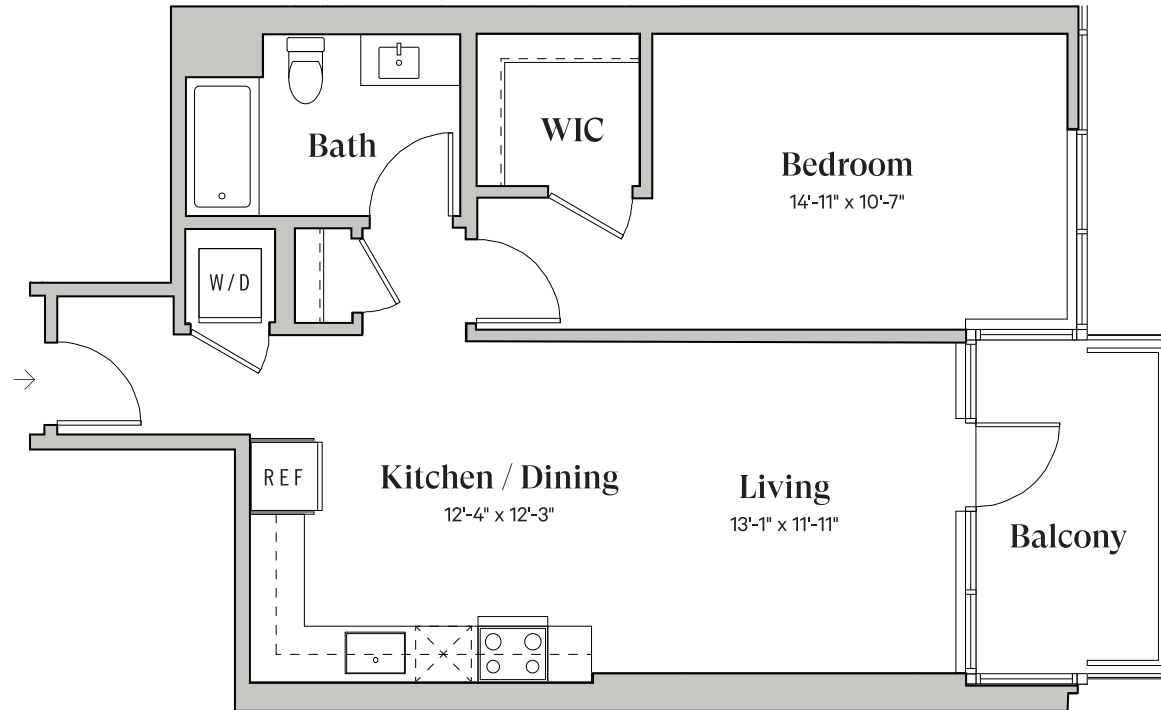

# B1a

South Tower

1 Bedroom

1 Bathroom

~754 Sq.Ft.

DiegaByBosa.com

Floor plans and balcony sizes may vary by location.

This is not an offer to sell but intended for information only. The owner and management company reserve the right to make modification in materials, specifications, plans, pricing, designs, scheduling and delivery without prior notice. Renderings, photography, illustrations and other information described herein are representative only and are not intended to reflect any specific feature or view when built. No representation and warranties are made with regard to the accuracy, completeness or suitability of the information published herein.