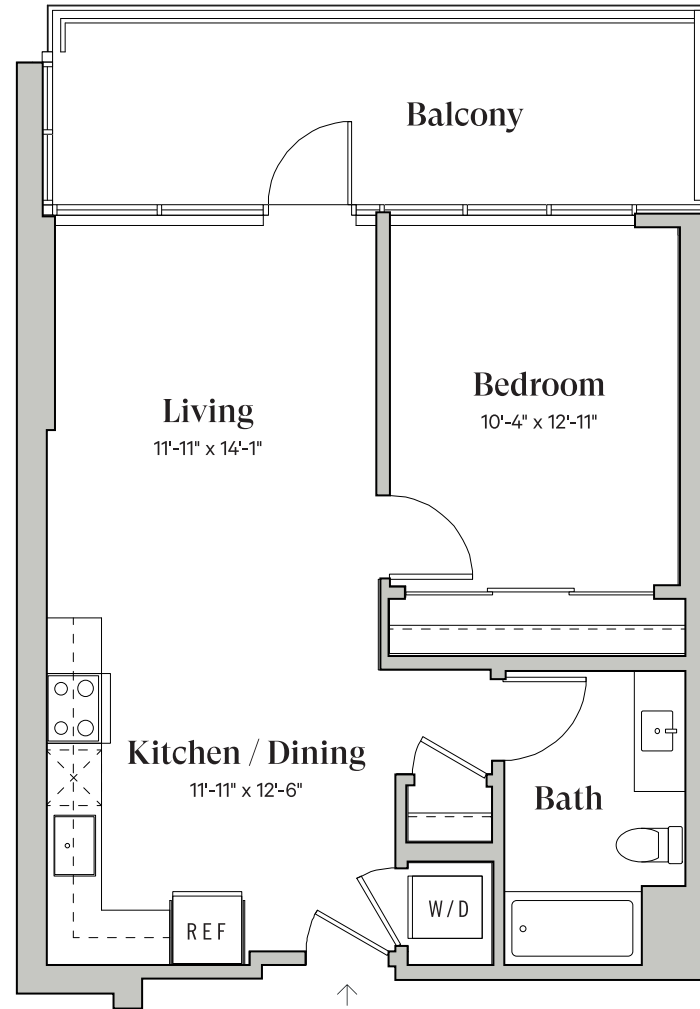

Diega.

PLAN TYPE

B11

South Tower

1 Bedroom

1 Bathroom

~665 Sq.Ft.

DiegaByBosa.com

Floor plans and balcony sizes may vary by location.

This is not an offer to sell but intended for information only. The owner and management company reserve the right to make modification in materials, specifications, plans, pricing, designs, scheduling and delivery without prior notice. Renderings, photography, illustrations and other information described herein are representative only and are not intended to reflect any specific feature or view when built. No representation and warranties are made with regard to the accuracy, completeness or suitability of the information published herein.