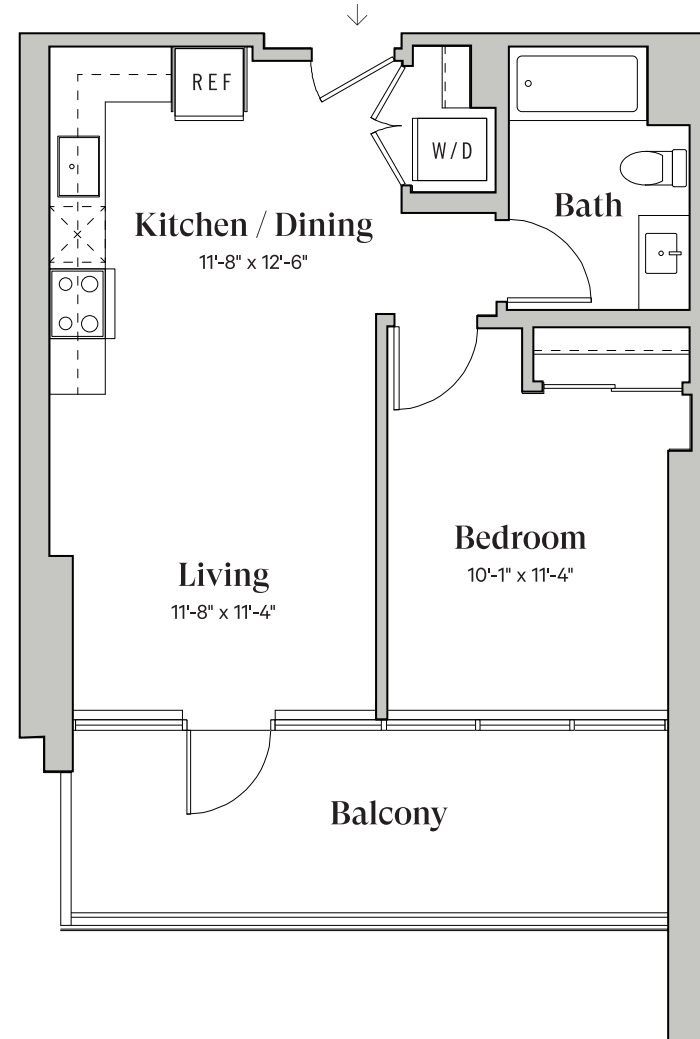

Diega.

PLAN TYPE

B10

South Tower

1 Bedroom

1 Bathroom

~599 Sq.Ft.

DiegaByBosa.com

Floor plans and balcony sizes may vary by location.

This is not an offer to sell but intended for information only. The owner and management company reserve the right to make modification in materials, specifications, plans, pricing, designs, scheduling and delivery without prior notice. Renderings, photography, illustrations and other information described herein are representative only and are not intended to reflect any specific feature or view when built. No representation and warranties are made with regard to the accuracy, completeness or suitability of the information published herein.