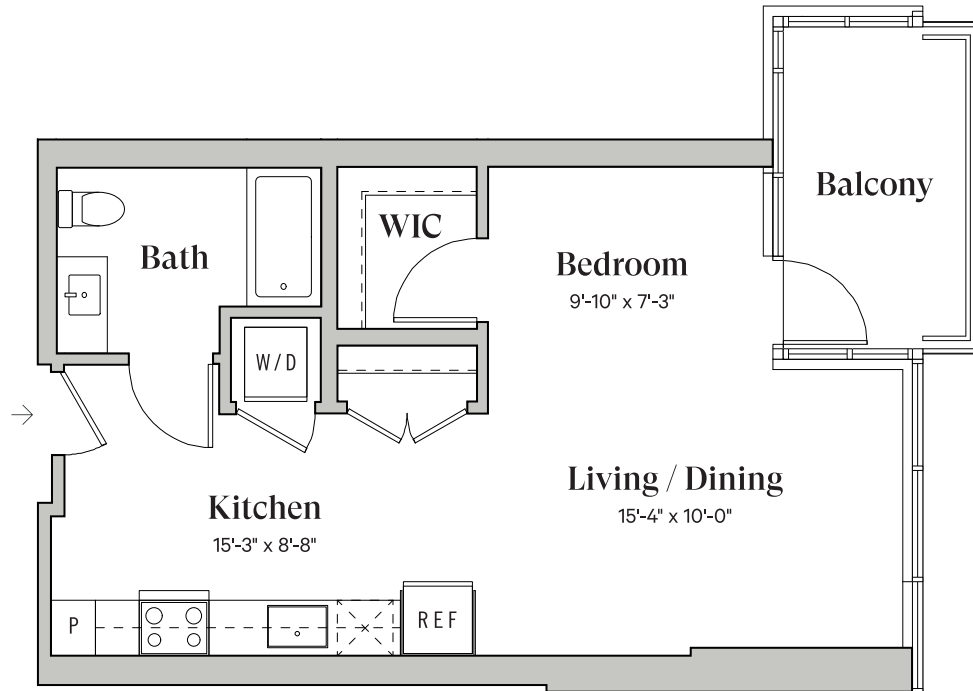

# A7

North Tower

Studio

1 Bathroom

~552 Sq.Ft.

DiegaByBosa.com

Floor plans may vary by location.

This is not an offer to sell but intended for information only. The owner and management company reserve the right to make modification in materials, specifications, plans, pricing, designs, scheduling and delivery without prior notice. Renderings, photography, illustrations and other information described herein are representative only and are not intended to reflect any specific feature or view when built. No representation and warranties are made with regard to the accuracy, completeness or suitability of the information published herein.