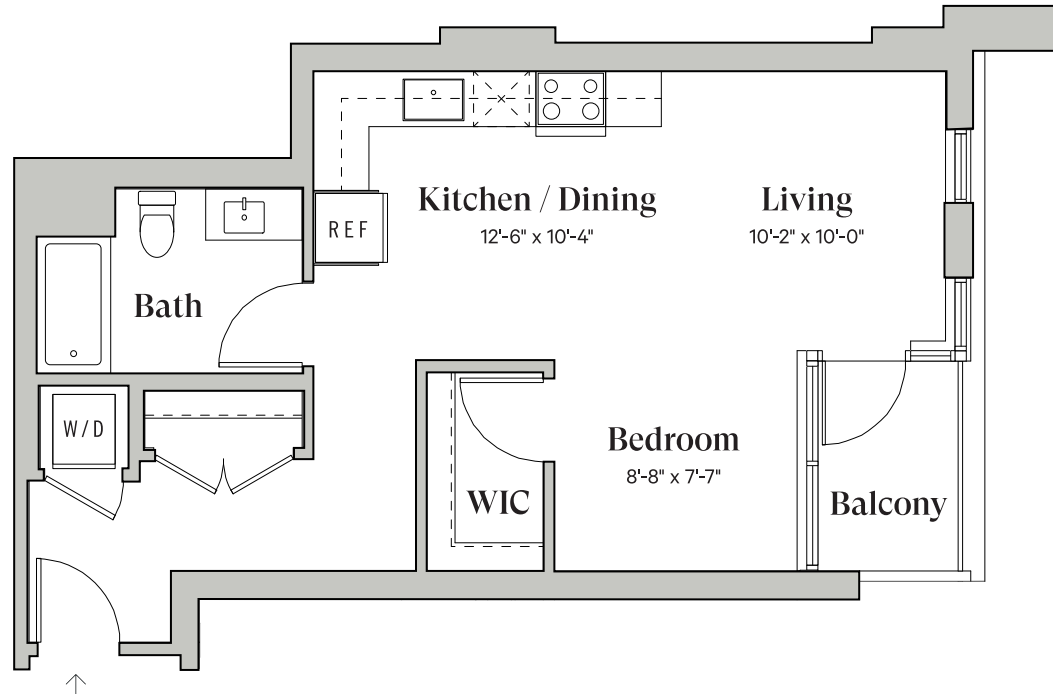

Diega.

PLAN TYPE

A6

South Tower

Studio

1 Bathroom

~598 Sq.Ft.

DiegaByBosa.com

Floor plans and balcony sizes may vary by location.

This is not an offer to sell but intended for information only. The owner and management company reserve the right to make modification in materials, specifications, plans, pricing, designs, scheduling and delivery without prior notice. Renderings, photography, illustrations and other information described herein are representative only and are not intended to reflect any specific feature or view when built. No representation and warranties are made with regard to the accuracy, completeness or suitability of the information published herein.