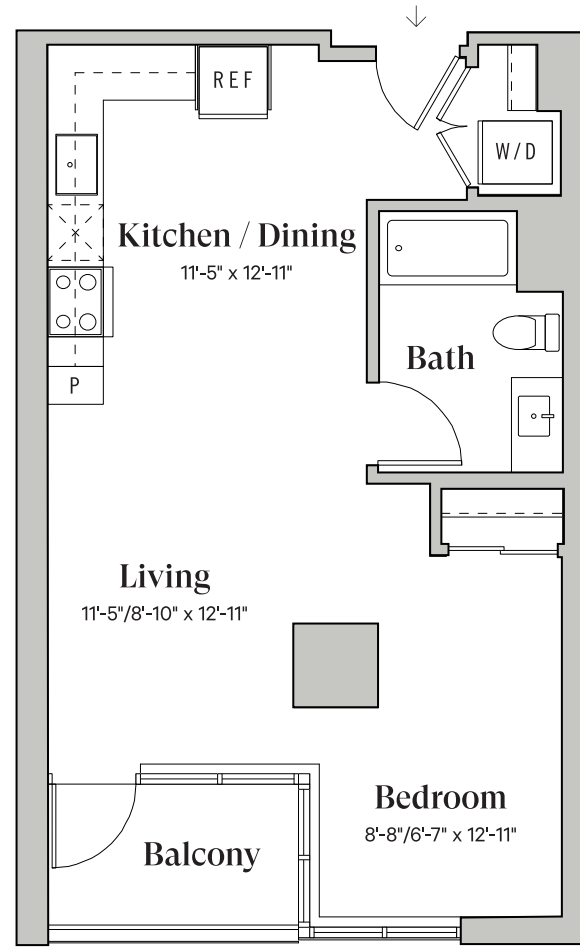

# A4a

South Tower

Studio

1 Bathroom

~580 Sq.Ft.

DiegaByBosa.com

Floor plans and balcony sizes may vary by location.

This is not an offer to sell but intended for information only. The owner and management company reserve the right to make modification in materials, specifications, plans, pricing, designs, scheduling and delivery without prior notice. Renderings, photography, illustrations and other information described herein are representative only and are not intended to reflect any specific feature or view when built. No representation and warranties are made with regard to the accuracy, completeness or suitability of the information published herein.