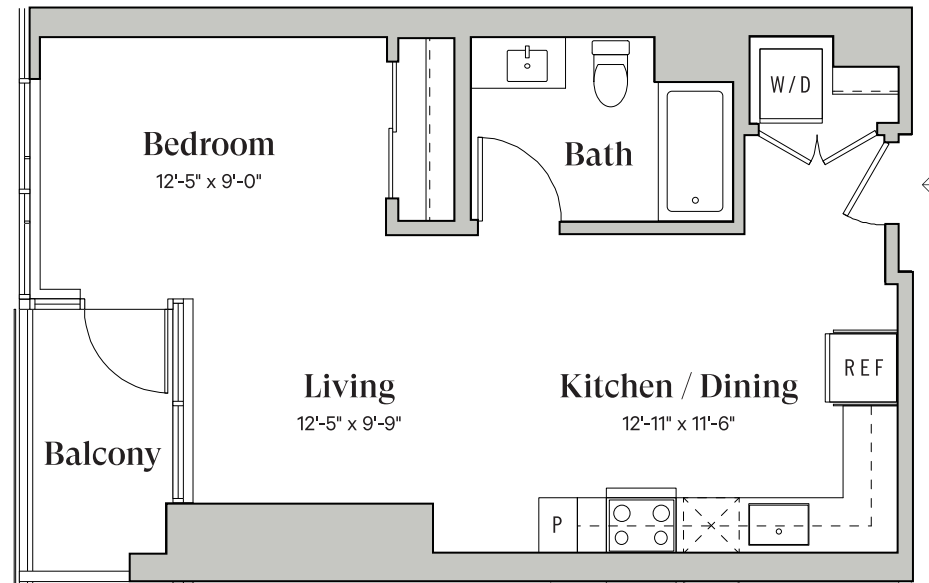

Diega.

PLAN TYPE

A4

South Tower

Studio

1 Bathroom

~577 Sq.Ft.

DiegaByBosa.com

Floor plans and balcony sizes may vary by location.

This is not an offer to sell but intended for information only. The owner and management company reserve the right to make modification in materials, specifications, plans, pricing, designs, scheduling and delivery without prior notice. Renderings, photography, illustrations and other information described herein are representative only and are not intended to reflect any specific feature or view when built. No representation and warranties are made with regard to the accuracy, completeness or suitability of the information published herein.