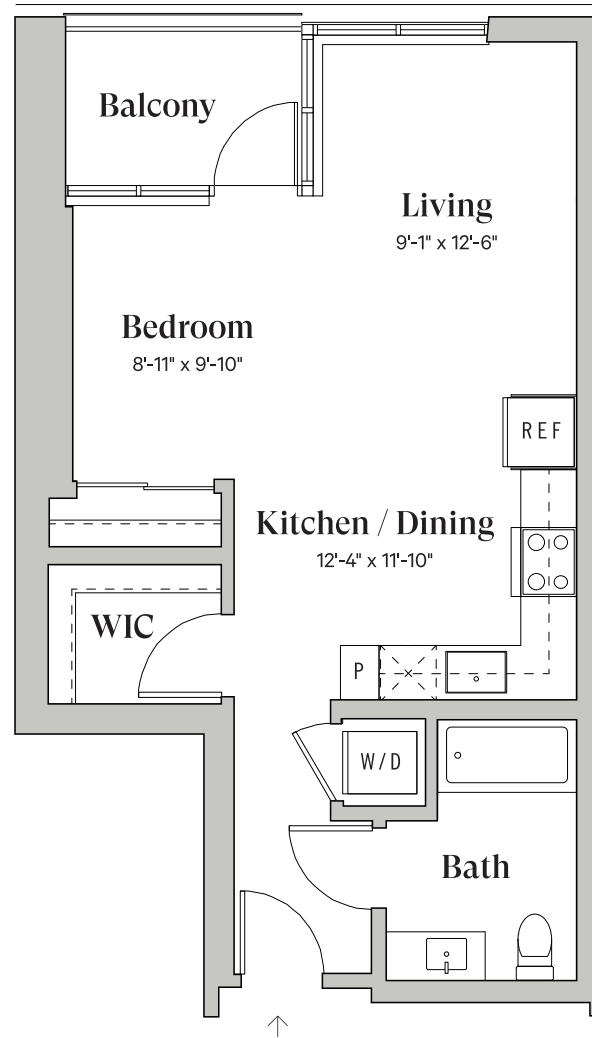

# A3

North Tower

Studio

1 Bathroom

~581 Sq.Ft.

DiegaByBosa.com

Floor plans and balcony sizes may vary by location.

This is not an offer to sell but intended for information only. The owner and management company reserve the right to make modification in materials, specifications, plans, pricing, designs, scheduling and delivery without prior notice. Renderings, photography, illustrations and other information described herein are representative only and are not intended to reflect any specific feature or view when built. No representation and warranties are made with regard to the accuracy, completeness or suitability of the information published herein.